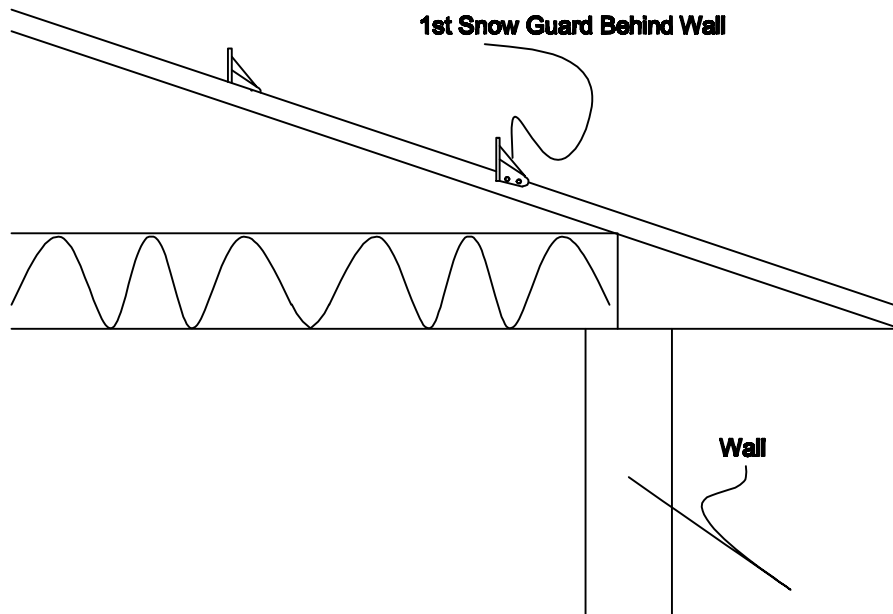

12" Panels

OLD WORLD DISTRIBUTORS, INC.

Part No.: Standing Seam Snow Guard Detail

Available Materials:

Aluminum - 1/4 lbs
 Brass - 1 1/4 lbs

Notes: