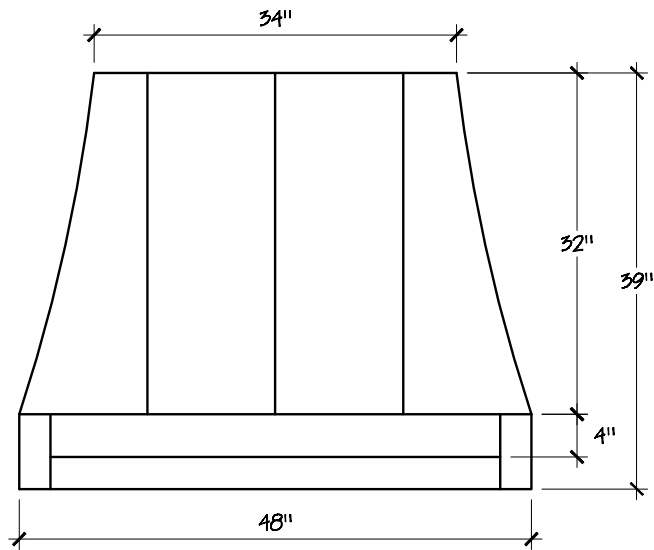

Top View

SIGNATURE:

DATE:

OLD WORLD DISTRIBUTORS, INC.

Available Materials:

- 24 ga. Kynar Steel
- 16 oz. Copper
- 16 oz. Lead Coated Copper

Notes:

Chase Cap Included

Part No.: 3' x 4' Athena Chimney Cap CCA-3x4