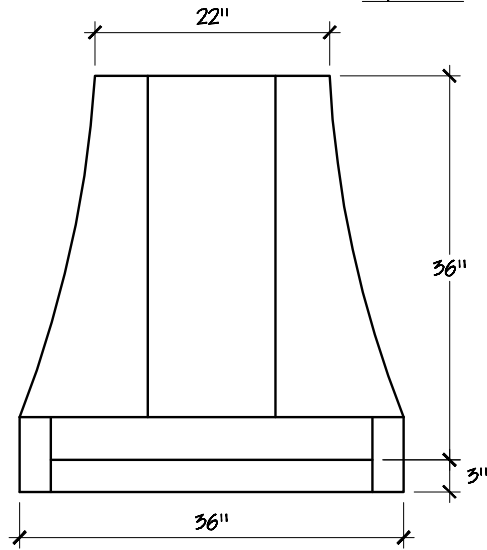

Top View

SIGNATURE:

DATE:

OLD WORLD DISTRIBUTORS, INC.

Available Materials:

- 24 ga. Kynar Steel
- 16 oz. Copper
- 16 oz. Lead Coated Copper

Notes:

Chase Cap Included

Part No.: 3' x 4' Athena Chimney Cap CCA-3x4