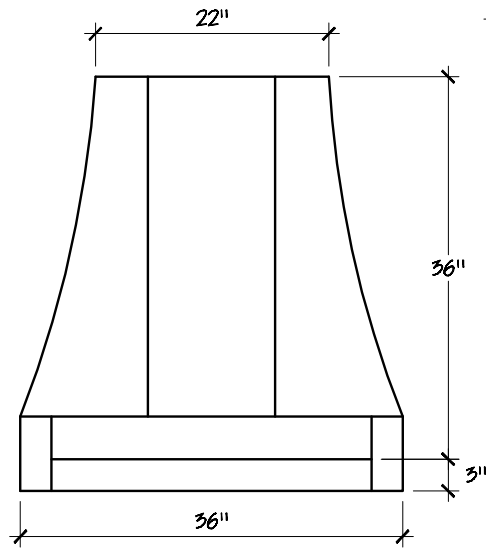

Top View

SIGNATURE:

DATE:

OLD WORLD DISTRIBUTORS, INC.

Part No.: 3' x 6' Athena Chimney Cap CCA-3x6

Available Materials:

- 24 ga. Kynar Steel
- 16 oz. Copper
- 16 oz. Lead Coated Copper

Notes: