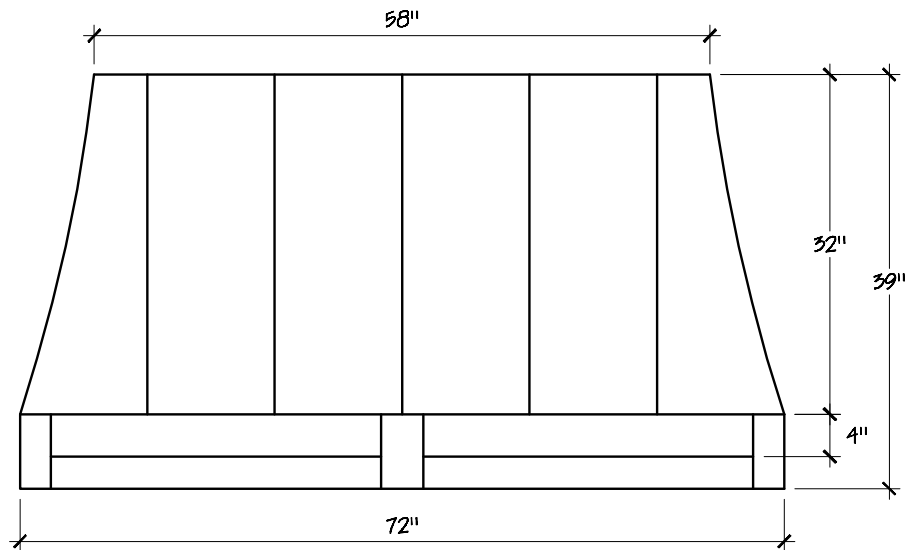

Top View

SIGNATURE:

DATE:

OLD WORLD DISTRIBUTORS, INC.

Part No.: 3' x 6' Athena Chimney Cap CCA-3x6

Available Materials:

- 24 ga. Kynar Steel
- 16 oz. Copper
- 16 oz. Lead Coated Copper

Notes: