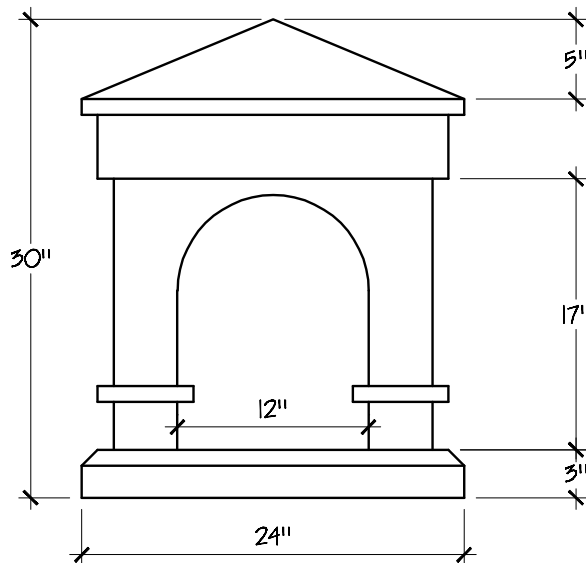

Top View

Side View

End View

**SIGNATURE:**

**DATE:**

**OLD WORLD DISTRIBUTORS, INC.**

**Available Materials:**  
16 oz. Copper  
16 oz. Lead Coated Copper

**Notes:**  
Chase Cap Included

**Part No.: 4' Biscayne Chimney Cap CCBI-4**