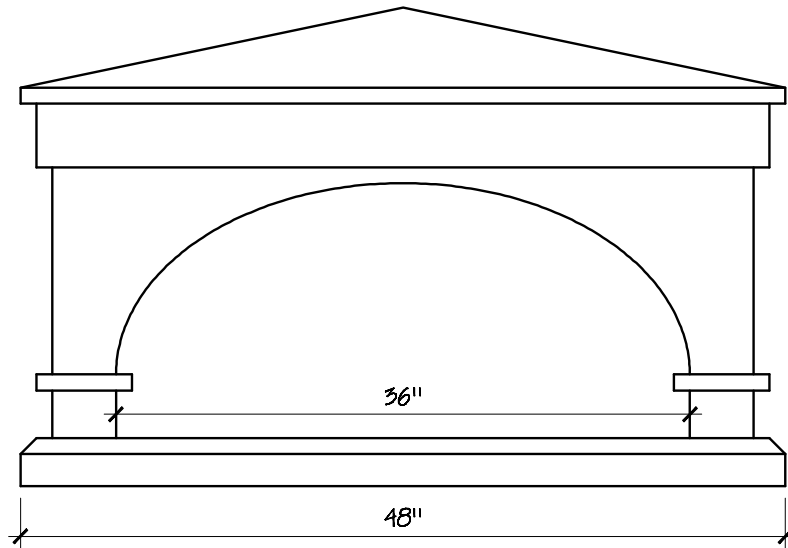

Top View

Side View

End View

**SIGNATURE:**

**DATE:**

**OLD WORLD DISTRIBUTORS, INC.**

**Available Materials:**  
16 oz. Copper  
16 oz. Lead Coated Copper

**Notes:**  
Chase Cap Included

**Part No.: 4' Biscayne Chimney Cap CCBI-4**