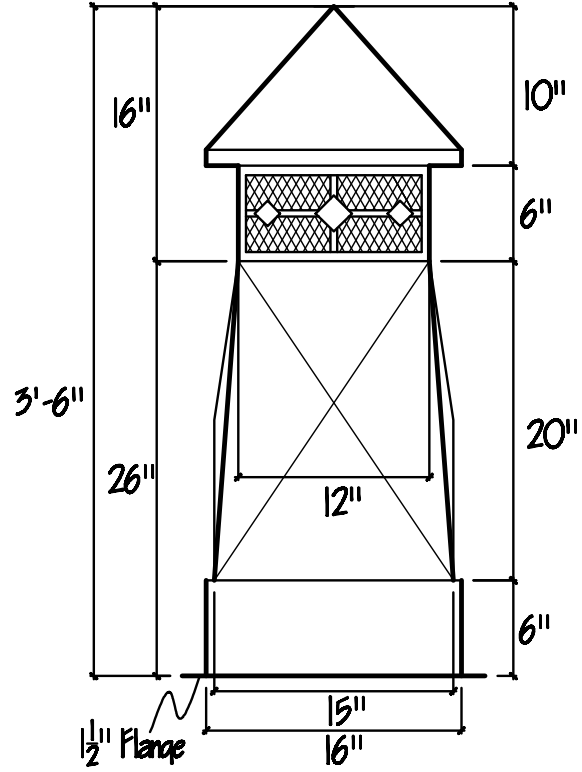

Plan/ Top View

OLD WORLD DISTRIBUTORS, INC.

Part No.: Colt Chimney Pot - 3'-6" x 16" x 20"

Available Materials:
Copper
Freedom Gray Copper

Notes:
22ga Expanded Metal Mesh
Available in Vented or Unvented
Vented option comes with stainless steel interior sleeve