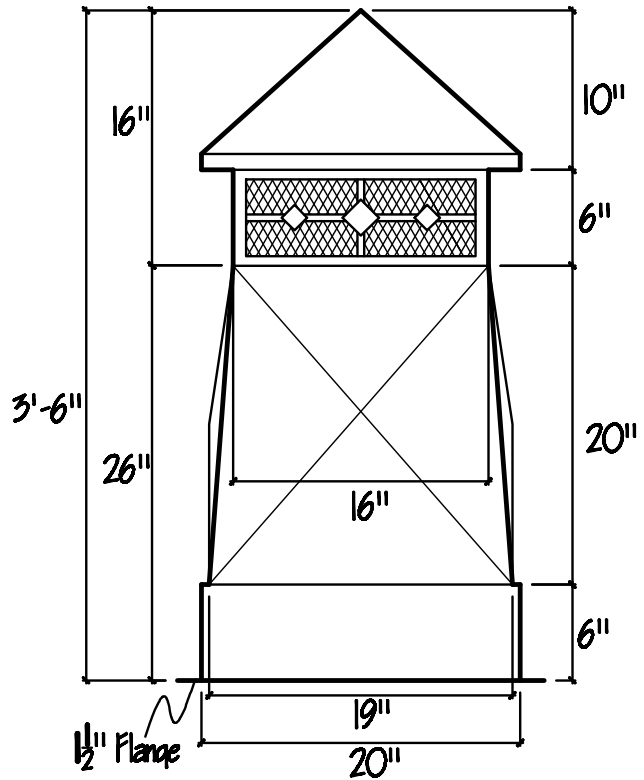

Plan/ Top View

OLD WORLD DISTRIBUTORS, INC.

Part No.: Colt Chimney Pot - 3'-6" x 16" x 20"

Available Materials:
Copper
Freedom Gray Copper

Notes:
22ga Expanded Metal Mesh
Available in Vented or Unvented
Vented option comes with stainless steel interior sleeve