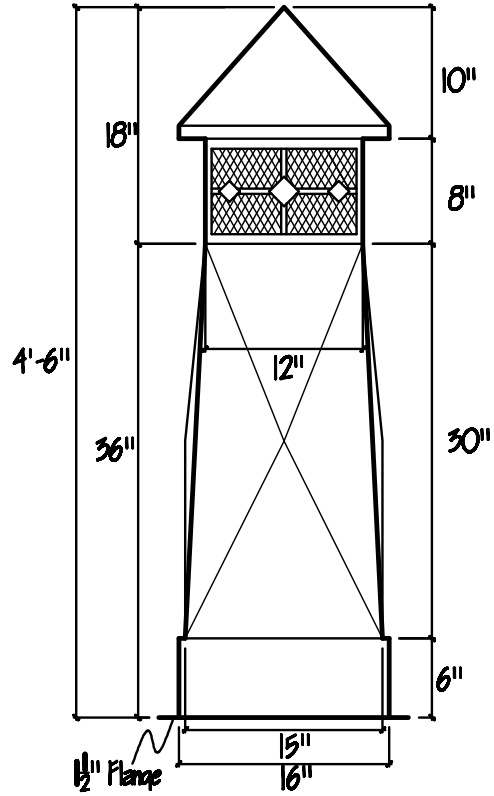

Plan/Top View

OLD WORLD DISTRIBUTORS, INC.

Part No.: Colt Chimney Pot - 4'-6" x 16" x 20"

Available Materials:
Copper
Freedom Gray Copper

Notes:
22ga Expanded Metal Mesh
Available in Vented or Unvented
Vented option comes with stainless steel interior sleeve