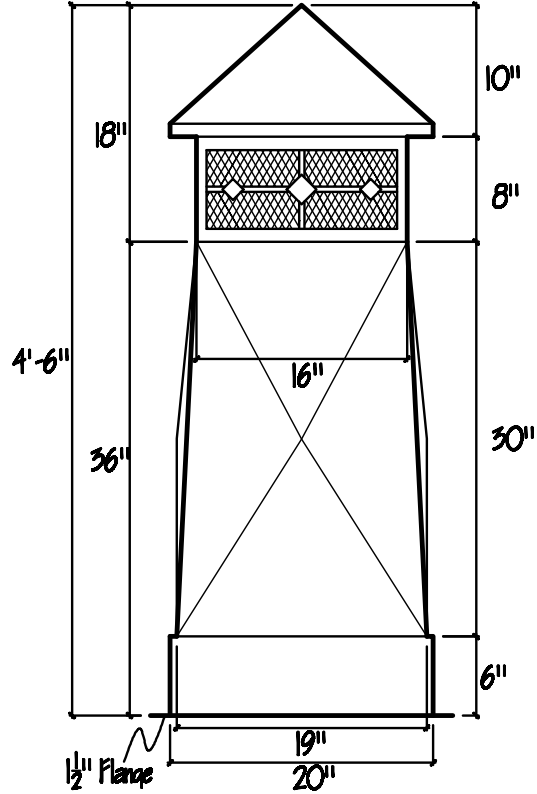

Plan/Top View

OLD WORLD DISTRIBUTORS, INC.

Part No.: Colt Chimney Pot - 4'-6" x 16" x 20"

Available Materials:
Copper
Freedom Gray Copper

Notes:
22ga Expanded Metal Mesh
Available in Vented or Unvented
Vented option comes with stainless steel interior sleeve