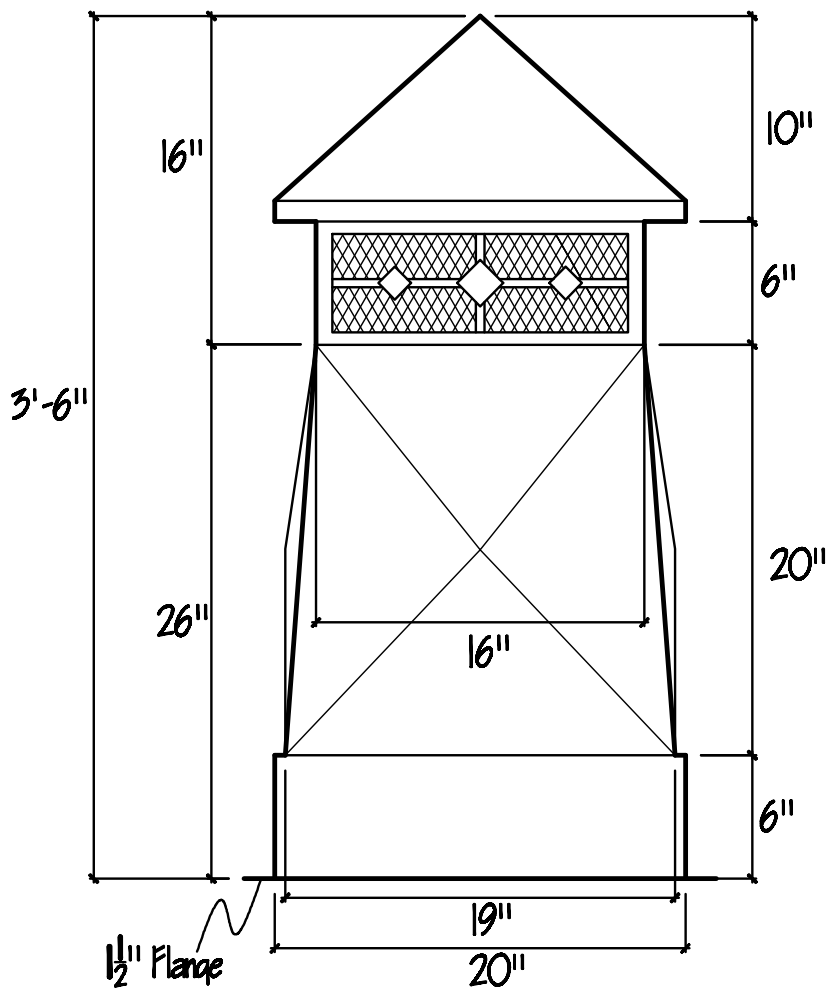

Plan/ Top View

OLD WORLD DISTRIBUTORS, INC.

Part No.: Colt Chimney Pot - 3'-6" x 20" x 20"

Available Materials:
Copper
Freedom Gray Copper

Notes:
22ga Expanded Metal Mesh
Available in Vented or Unvented
Vented option comes with stainless steel
interior sleeve