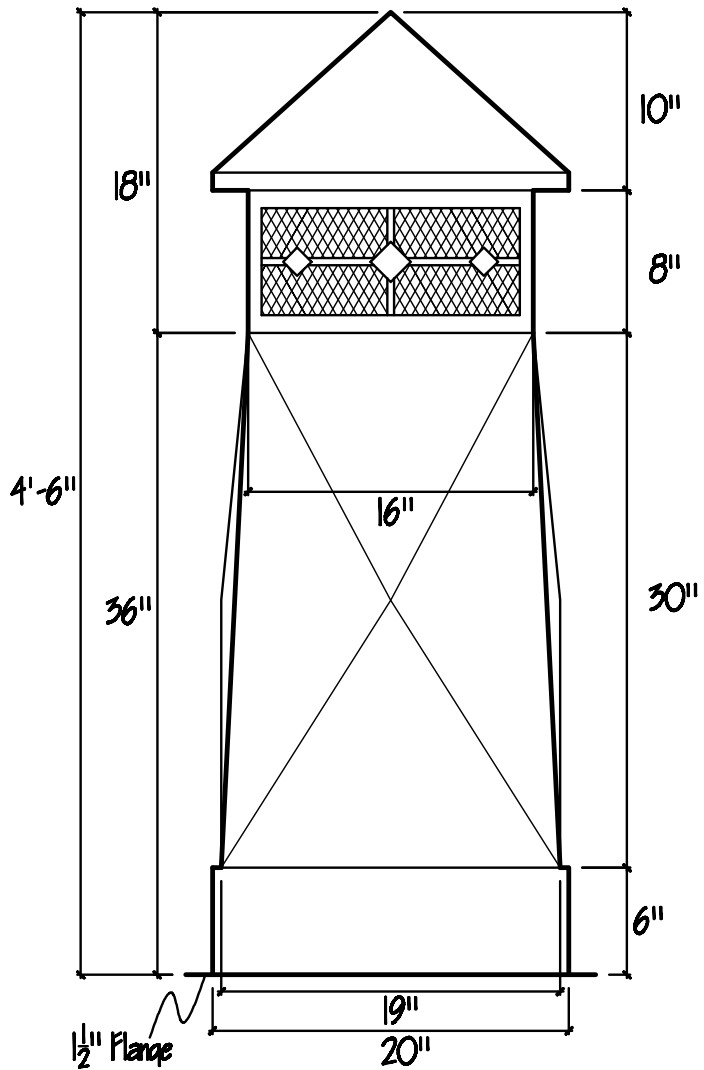

Plan/ Top View

OLD WORLD DISTRIBUTORS, INC.

Part No.: Colt Chimney Pot - 4'-6" x 20" x 20"

Available Materials:
Copper
Freedom Gray Copper

Notes:
22ga Expanded Metal Mesh
Available in Vented or Unvented
Vented option comes with stainless steel
interior sleeve