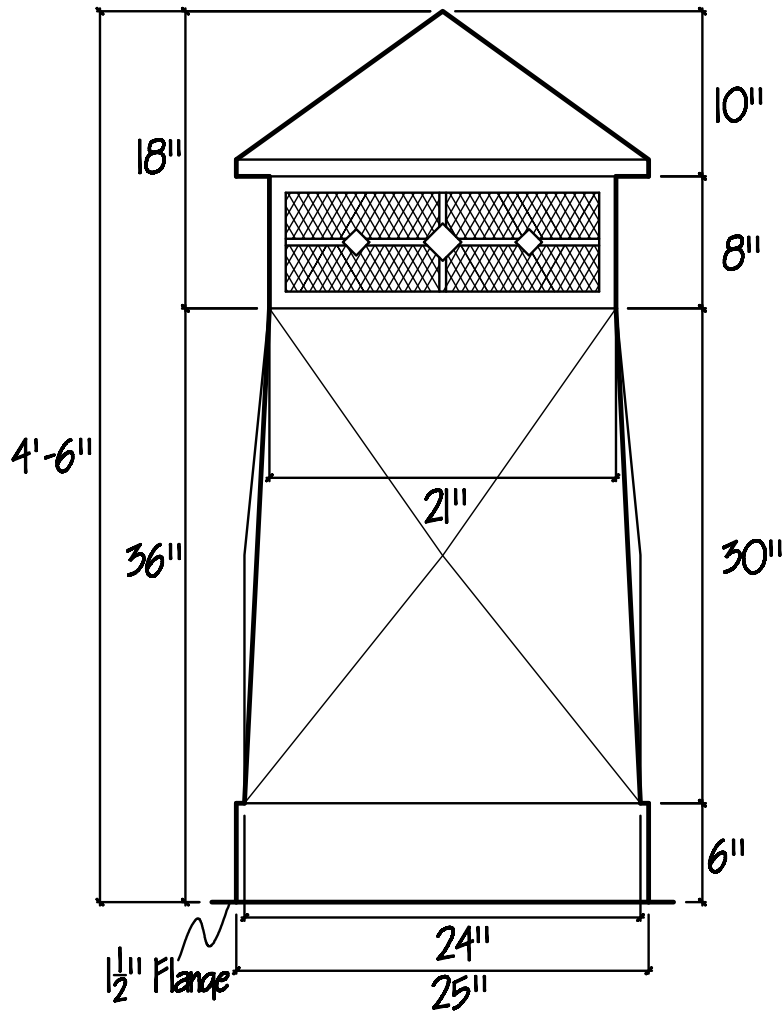

Plan/ Top View

OLD WORLD DISTRIBUTORS, INC.

Part No.: Colt Chimney Pot - 4'-6" x 25" x 25"

Available Materials:
Copper
Freedom Gray Copper

Notes:
22ga Expanded Metal Mesh
Available in Vented or Unvented
Vented option comes with stainless steel
interior sleeve