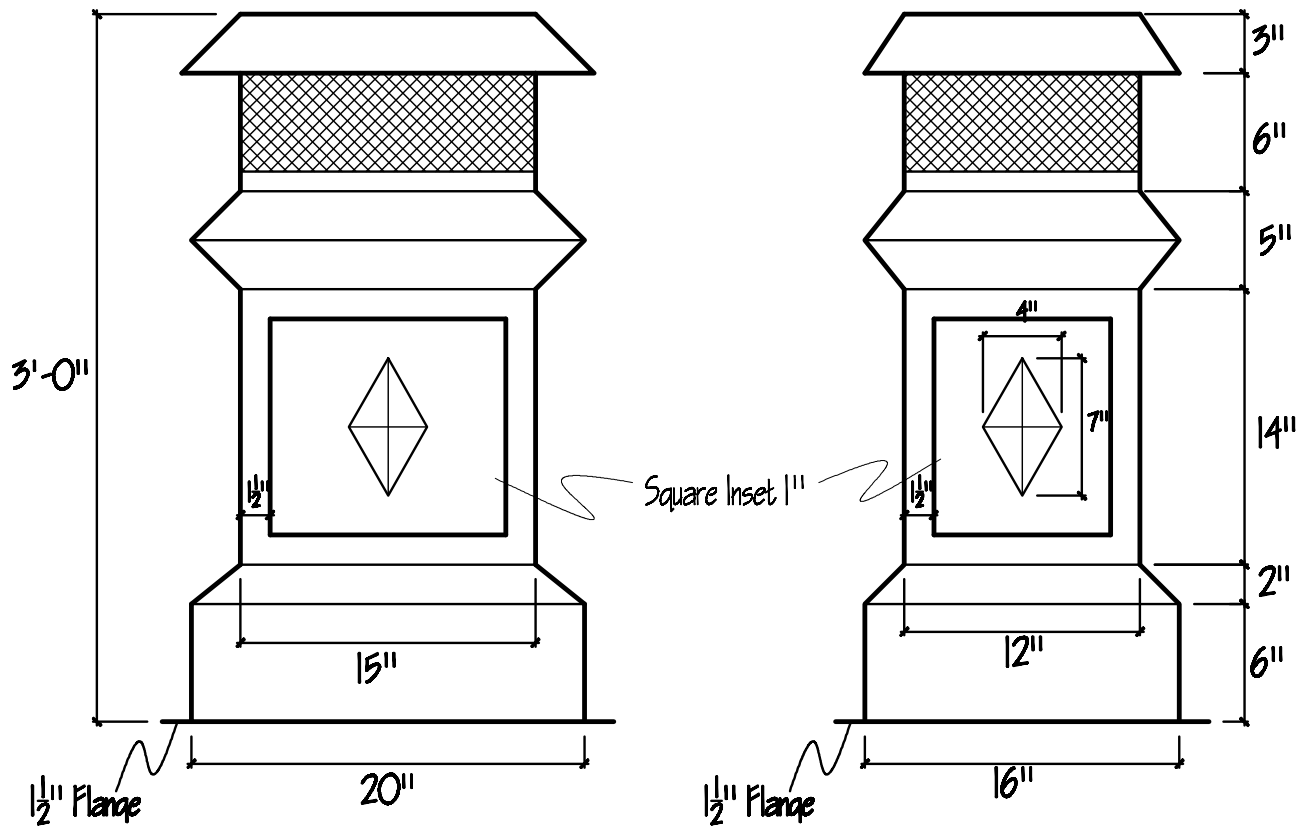

Plan/Top View

OLD WORLD DISTRIBUTORS, INC.

Part No.: Union Chimney Pot - 3' x 16" 20"

Available Materials:
Copper
Freedom Gray Copper

Notes:
22ga Expanded Metal Mesh
Available in Vented or Unvented
Vented option comes with stainless steel
interior sleeve