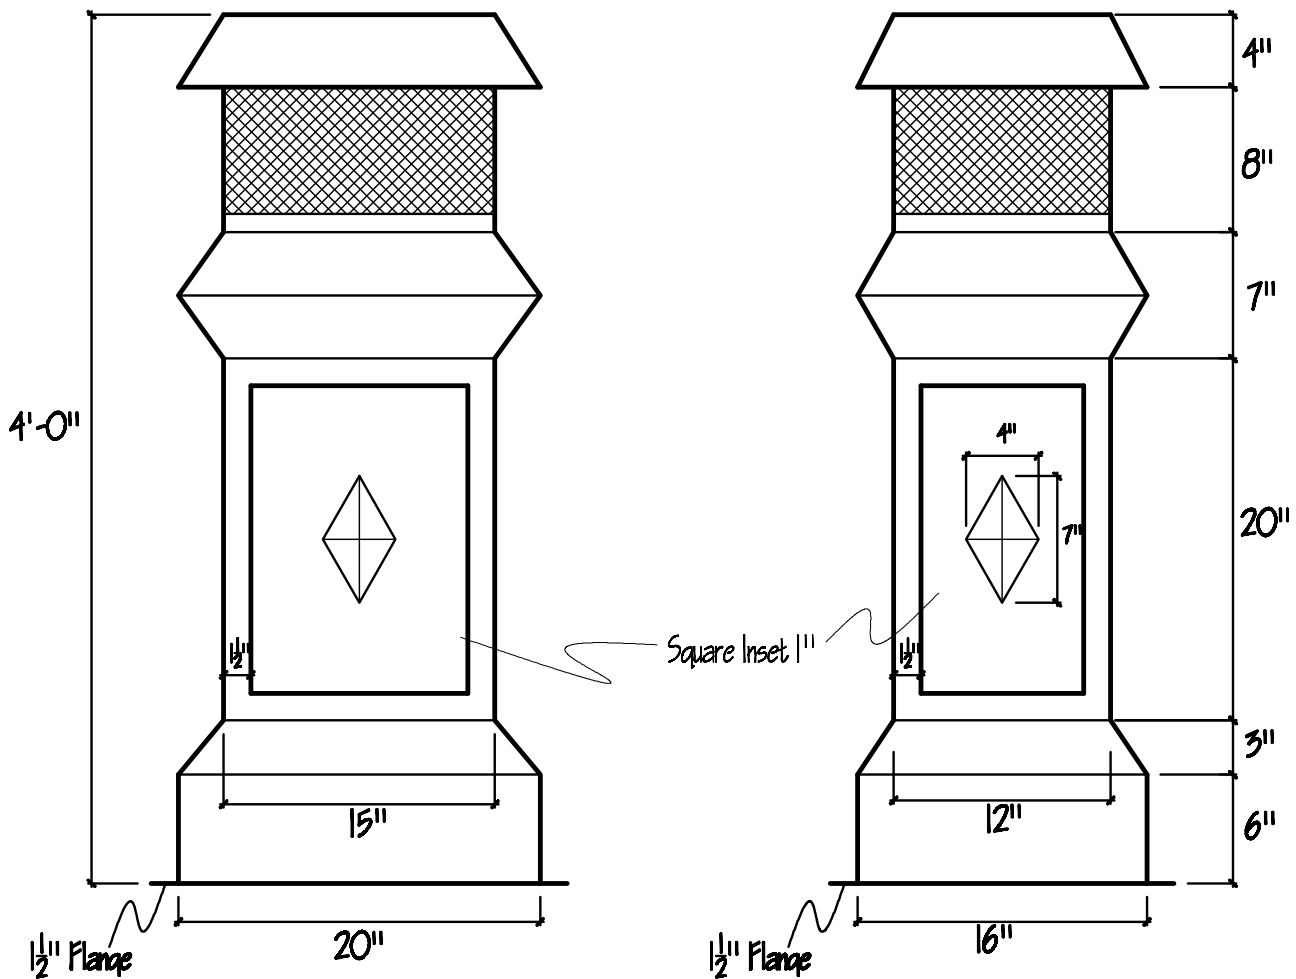

Plan/Top View

OLD WORLD DISTRIBUTORS, INC.

Part No.: Union Chimney Pot - 4' x 16" 20"

Available Materials:
Copper
Freedom Gray Copper

Notes:
22ga Expanded Metal Mesh
Available in Vented or Unvented
Vented option comes with stainless steel
interior sleeve