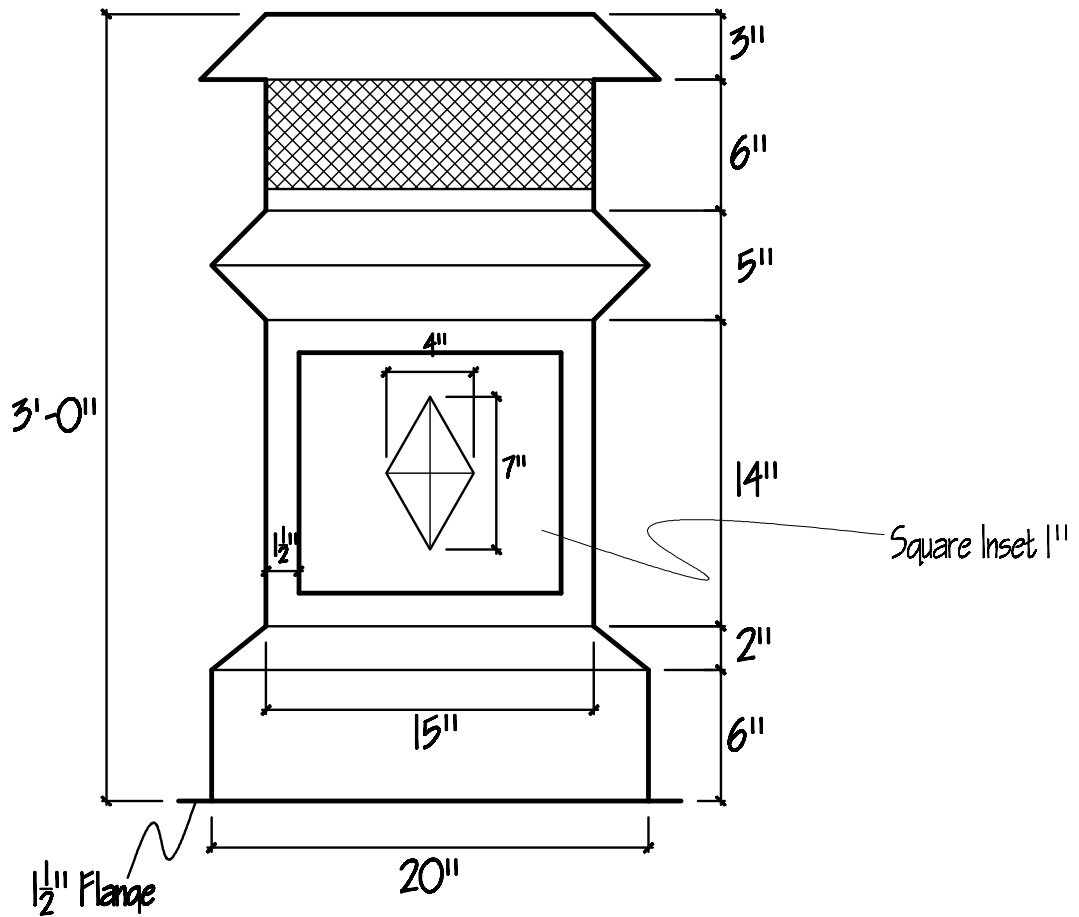

Plan/Top View

OLD WORLD DISTRIBUTORS, INC.

Part No.: Union Chimney Pot - 3' x 20" 20"

Available Materials:
Copper
Freedom Gray Copper

Notes:
22ga Expanded Metal Mesh
Available in Vented or Unvented
Vented option comes with stainless steel
interior sleeve