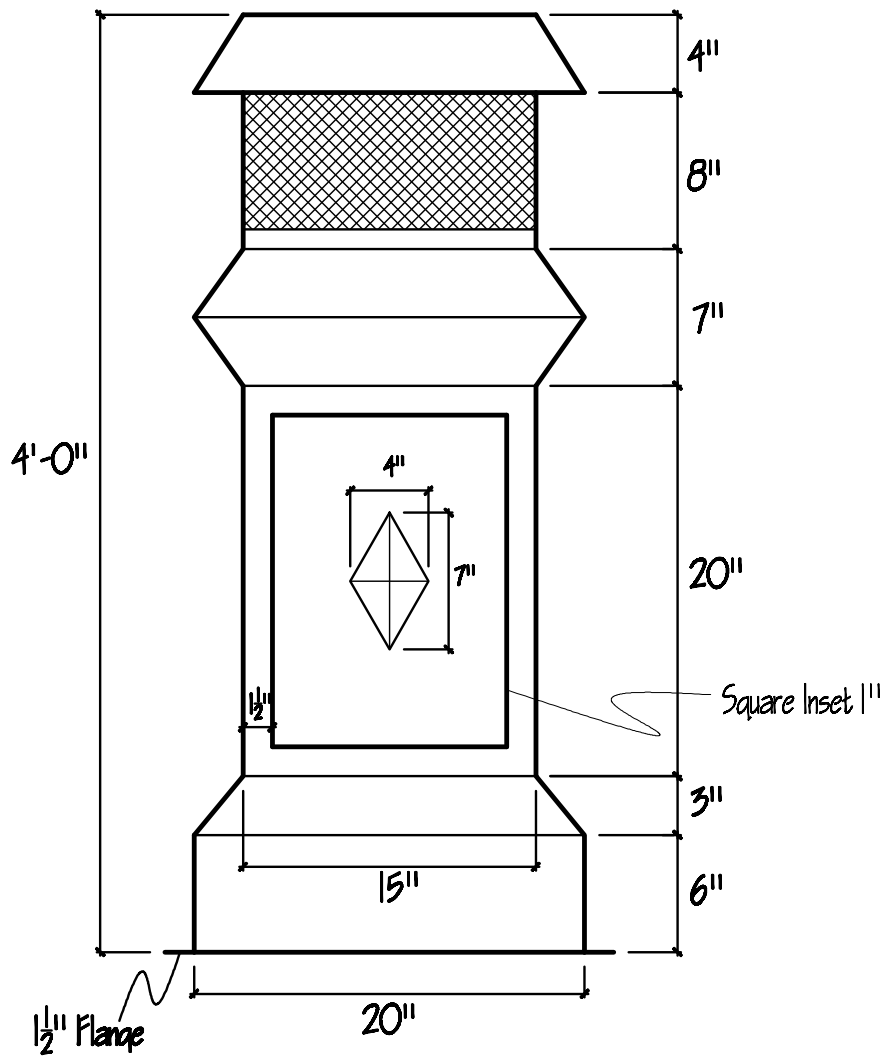

Plan/Top View

OLD WORLD DISTRIBUTORS, INC.

Part No.: Union Chimney Pot - 4' x 20" 20"

Available Materials:
Copper
Freedom Gray Copper

Notes:
22ga Expanded Metal Mesh
Available in Vented or Unvented
Vented option comes with stainless steel
interior sleeve