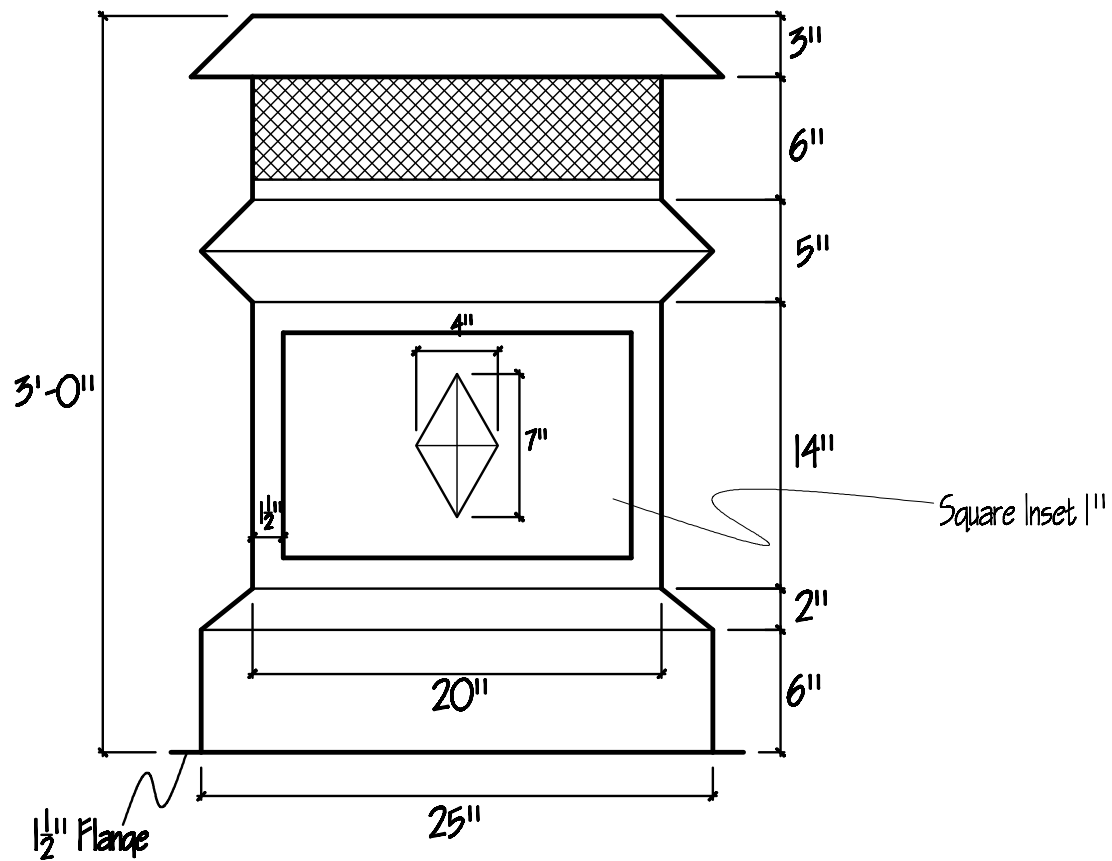

Plan/ Top View

OLD WORLD DISTRIBUTORS, INC.

Part No.: Union Chimney Pot - 3' x 25" 25"

Available Materials:
Copper
Freedom Gray Copper

Notes:
22ga Expanded Metal Mesh
Available in Vented or Unvented
Vented option comes with stainless steel interior sleeve