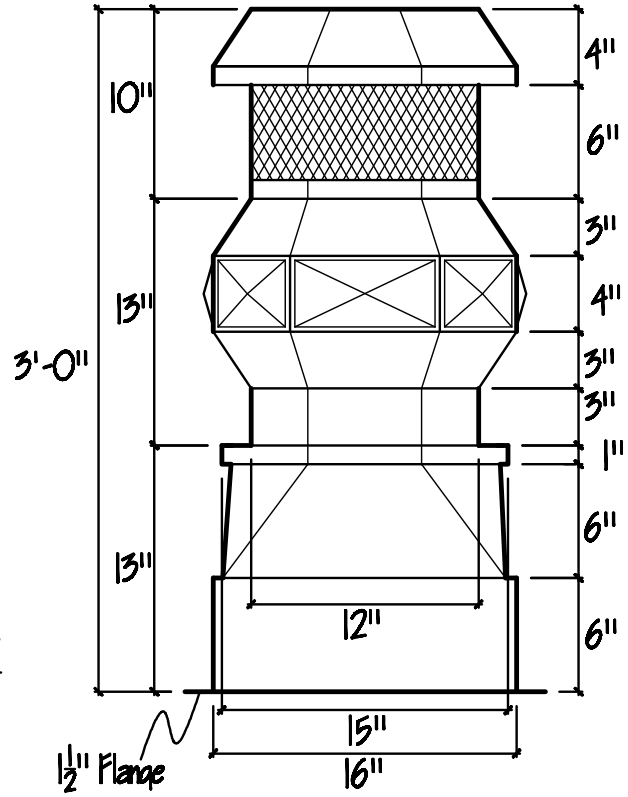

Plan/Top View

Front View

Side View

OLD WORLD DISTRIBUTORS, INC.

Part No.: Winchester Chimney Pot - 3' x 16" x 20"

Available Materials:
Copper
Freedom Gray Copper

Notes:
22ga Expanded Metal Mesh
Available in Vented or Unvented
Vented option comes with stainless steel interior sleeve