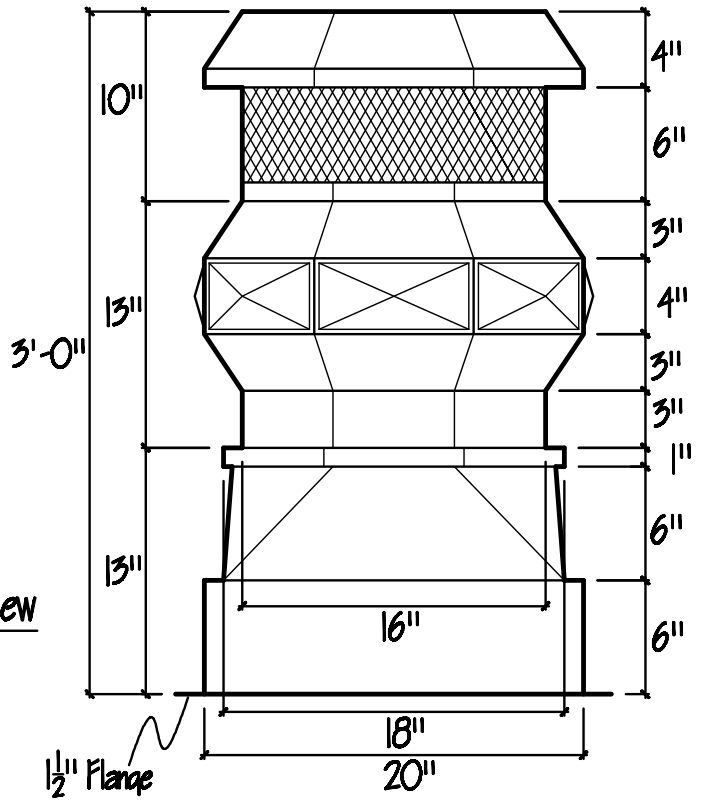

Plan/Top View

Front View

Side View

OLD WORLD DISTRIBUTORS, INC.

Part No.: Winchester Chimney Pot - 3' x 16" x 20"

Available Materials:
Copper
Freedom Gray Copper

Notes:
22ga Expanded Metal Mesh
Available in Vented or Unvented
Vented option comes with stainless steel interior sleeve