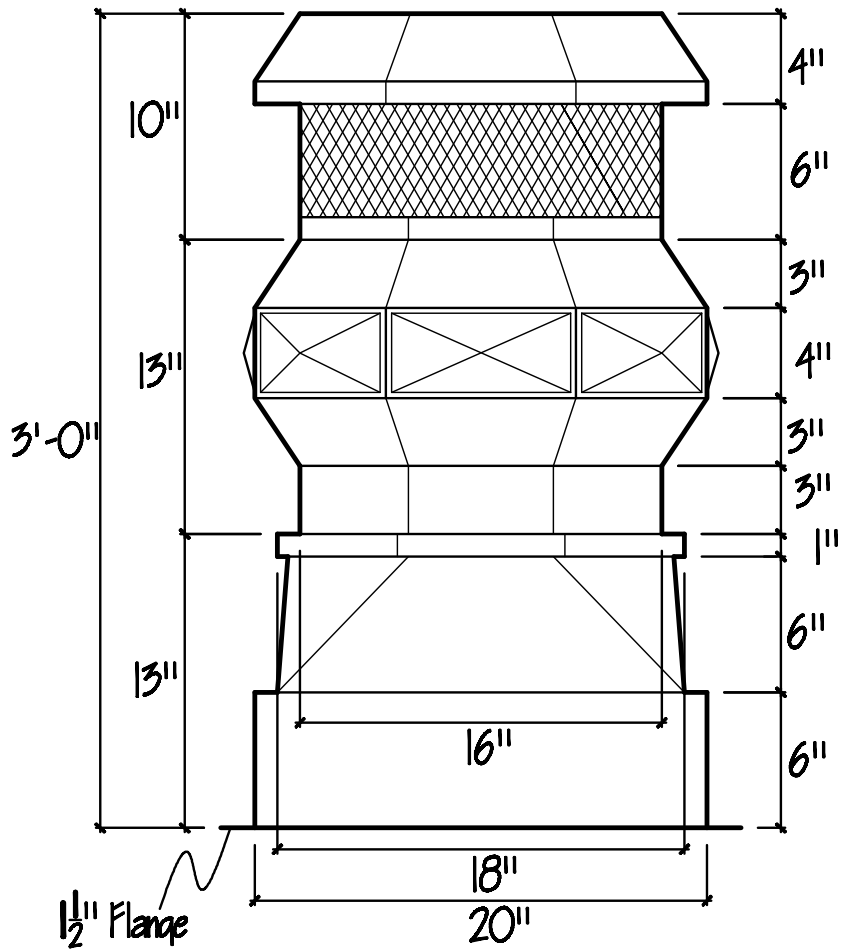

Plan/ Top View

OLD WORLD DISTRIBUTORS, INC.

Part No.: Winchester Chimney Pot - 3' x 20" x 20"

Available Materials:

Copper
Freedom Gray Copper

Notes:

22ga Expanded Metal Mesh
Available in Vented or Unvented
Vented option comes with stainless steel
interior sleeve