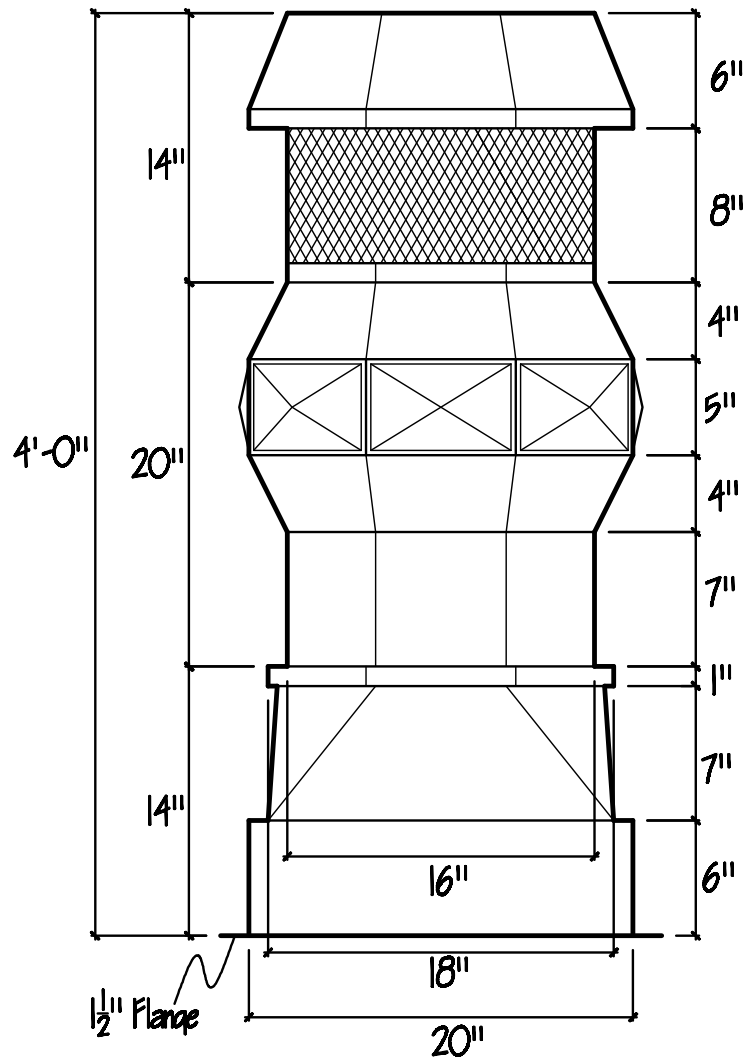

Plan/Top View

**OLD WORLD DISTRIBUTORS, INC.**

Part No.: Winchester Chimney Pot - 4' x 20" x 20"

Available Materials:  
Copper  
Freedom Gray Copper

Notes:  
22ga Expanded Metal Mesh  
Available in Vented or Unvented  
Vented option comes with stainless steel  
interior sleeve