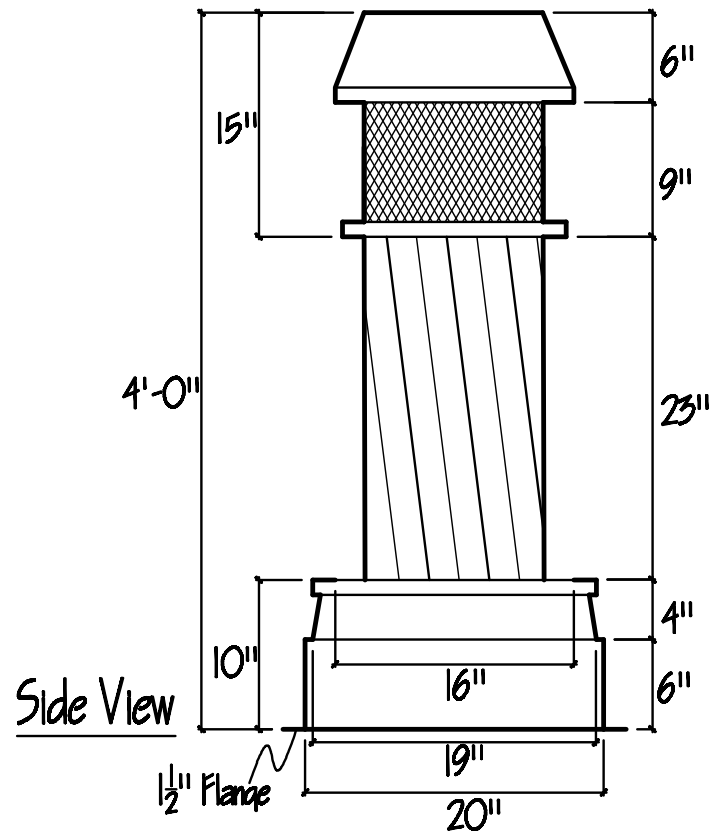

Plan/Top View

Front View

Side View

**OLD WORLD DISTRIBUTORS, INC.**

Part No.: Wexford Chimney Pot - 4' x 16" x 20"

Available Materials:

Notes:

22ga Expanded Metal Mesh  
Available in Vented or Unvented  
Vented option comes with stainless steel  
interior sleeve