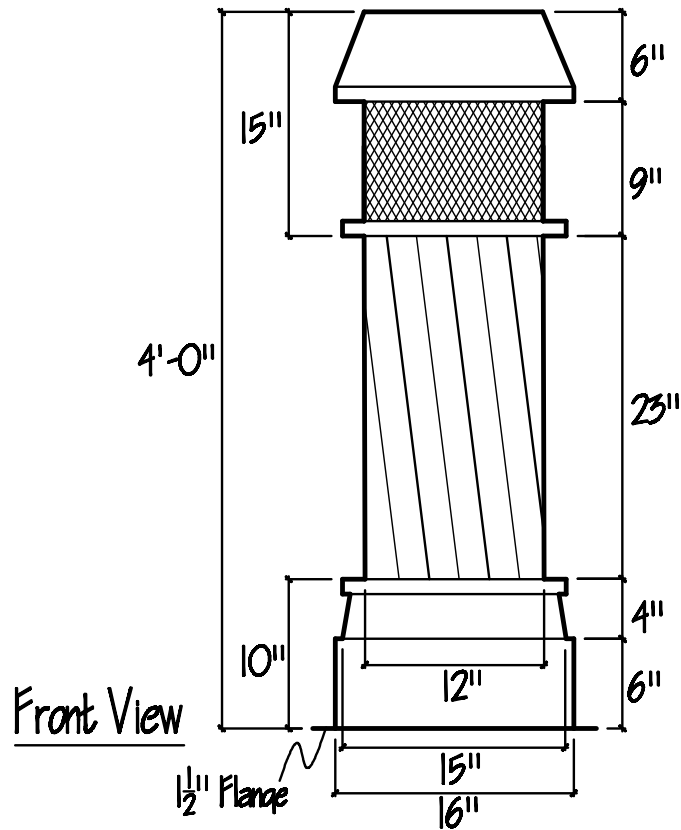

Plan/Top View

Front View

Side View

**OLD WORLD DISTRIBUTORS, INC.**

Part No.: Wexford Chimney Pot - 4' x 16" x 20"

Available Materials:

Notes:

22ga Expanded Metal Mesh  
Available in Vented or Unvented  
Vented option comes with stainless steel  
interior sleeve