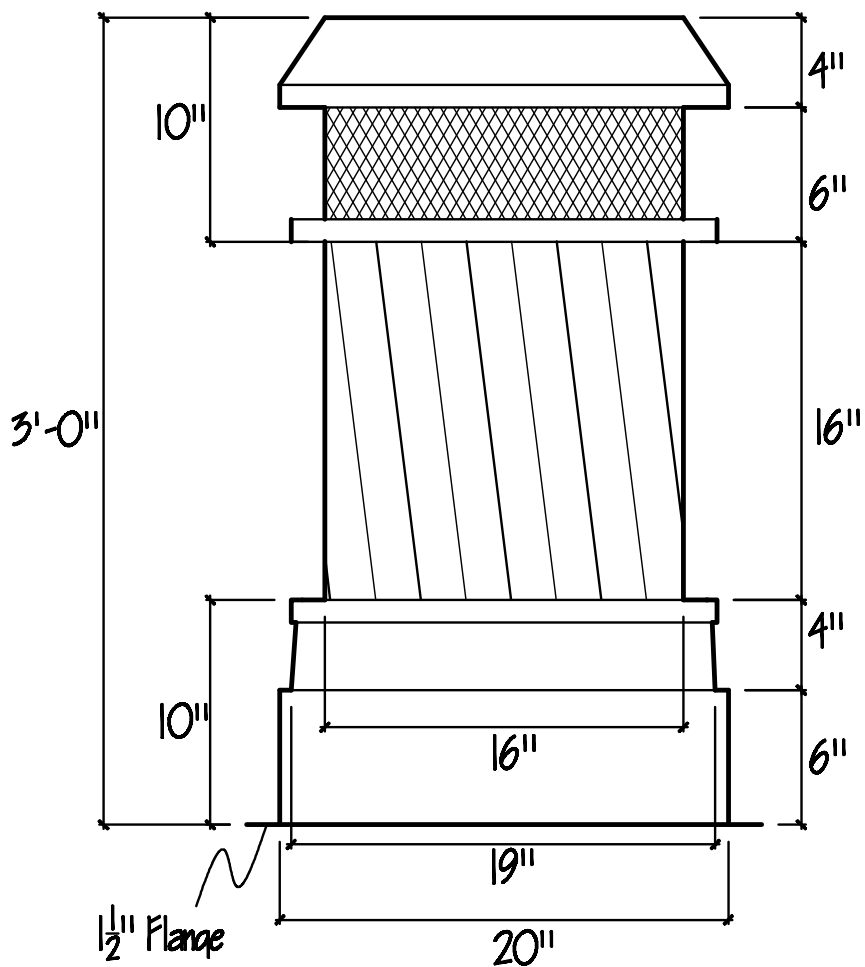

Plan/ Top View

OLD WORLD DISTRIBUTORS, INC.

Part No.: Wexford Chimney Pot - 3' x 20" x 20"

Available Materials:

Notes:

22ga Expanded Metal Mesh
 Available in Vented or Unvented
 Vented option comes with stainless steel
 interior sleeve