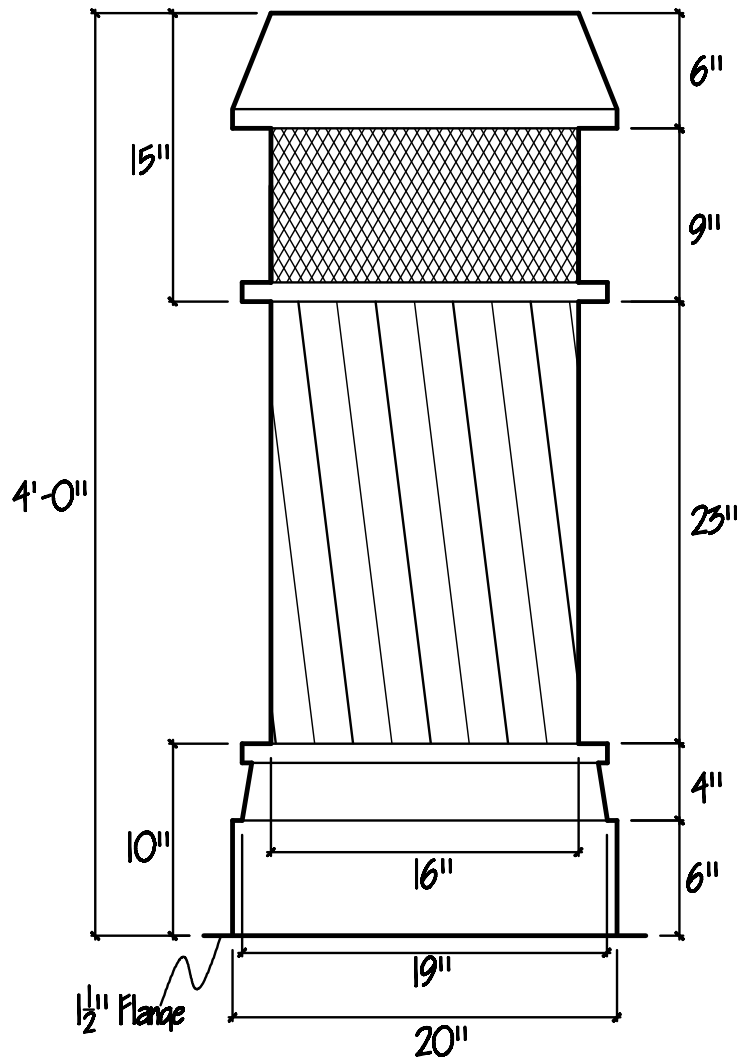

Plan/ Top View

OLD WORLD DISTRIBUTORS, INC.

Part No.: Wexford Chimney Pot - 4' x 20" x 20"

Available Materials:

Notes:

22ga Expanded Metal Mesh
Available in Vented or Unvented
Vented option comes with stainless steel
interior sleeve