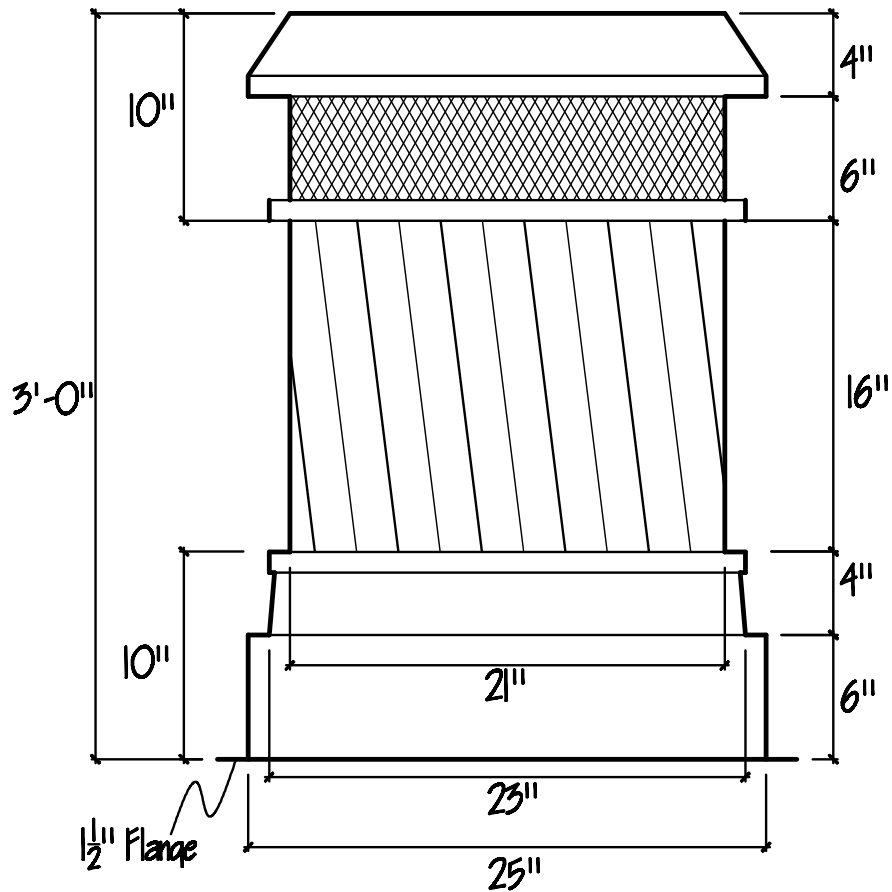

Plan/Top View

OLD WORLD DISTRIBUTORS, INC.

Part No.: Wexford Chimney Pot - 3' x 25" x 25"

Available Materials:

Notes:

22ga Expanded Metal Mesh
 Available in Vented or Unvented
 Vented option comes with stainless steel
 interior sleeve