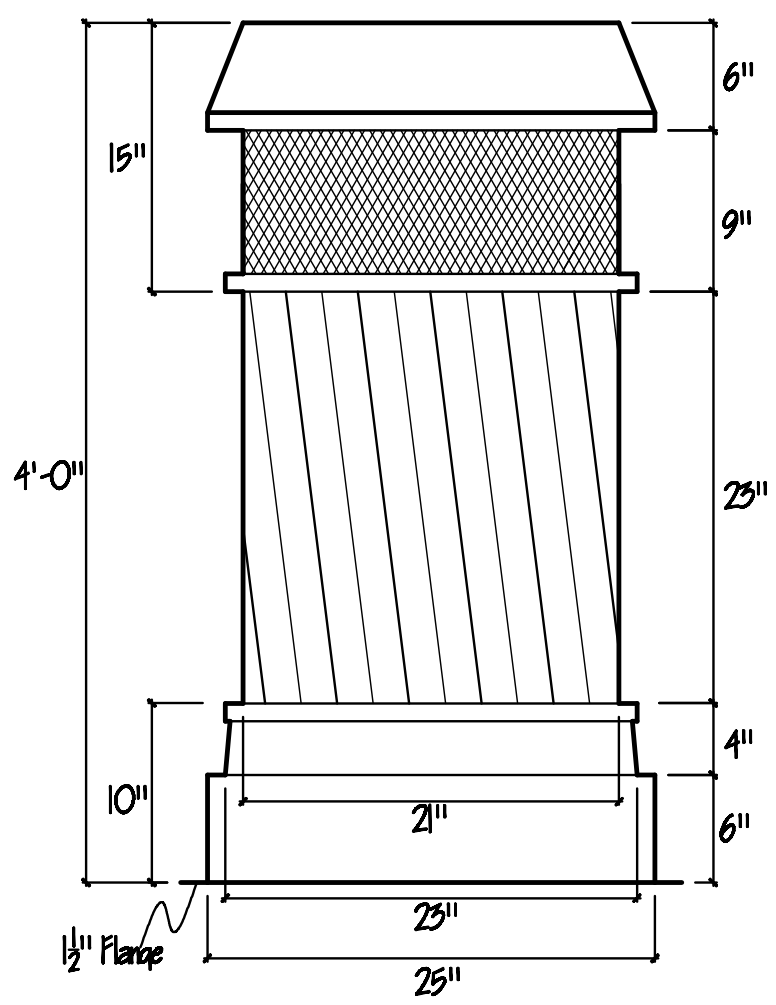

Plan/ Top View

OLD WORLD DISTRIBUTORS, INC.

Part No.: Wexford Chimney Pot - 4' x 25" x 25"

Available Materials:

Notes:

22ga Expanded Metal Mesh
Available in Vented or Unvented
Vented option comes with stainless steel
interior sleeve