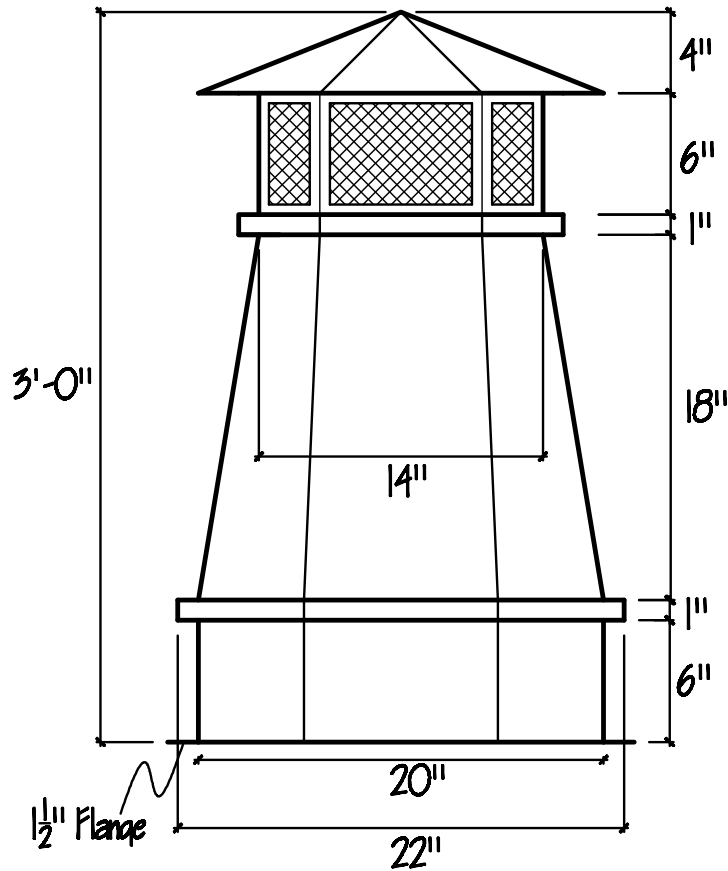

Plan/ Top View

OLD WORLD DISTRIBUTORS, INC.

Part No.: York Chimney Pot - 3' x 20" 20"

Available Materials:
Copper
Freedom Gray Copper

Notes:
22ga Expanded Metal Mesh
Available in Vented or Unvented
Vented option comes with stainless steel
interior sleeve