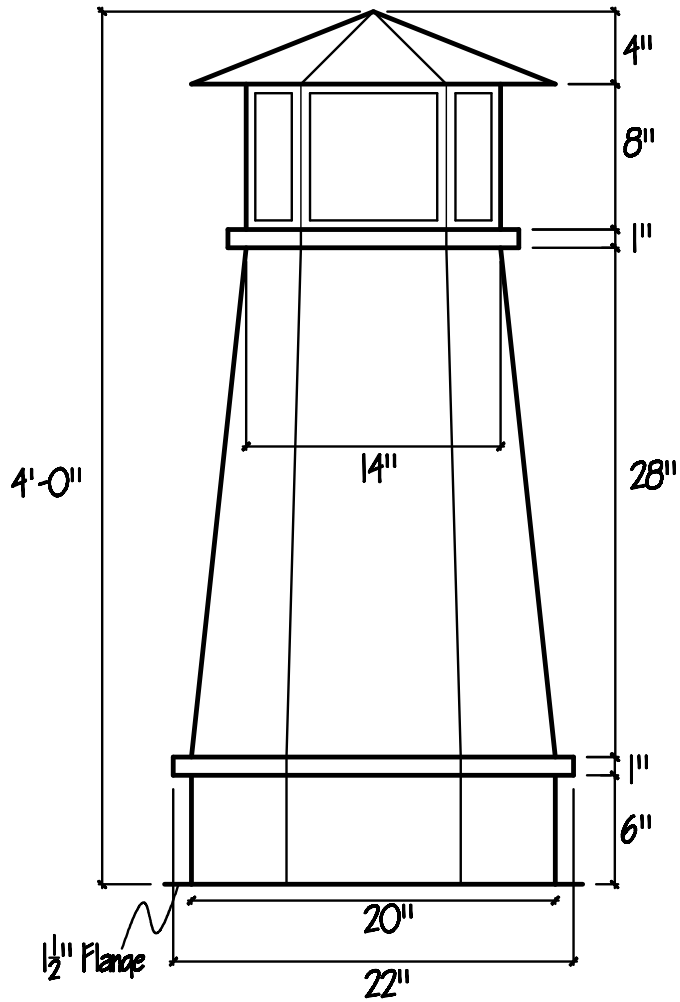

Plan/Top View

**OLD WORLD DISTRIBUTORS, INC.**

**Part No.: York Chimney Pot - 4 x 20" 20"**

**Available Materials:**  
Copper  
Freedom Gray Copper

**Notes:**  
22ga Expanded Metal Mesh  
Available in Vented or Unvented  
Vented option comes with stainless steel  
interior sleeve