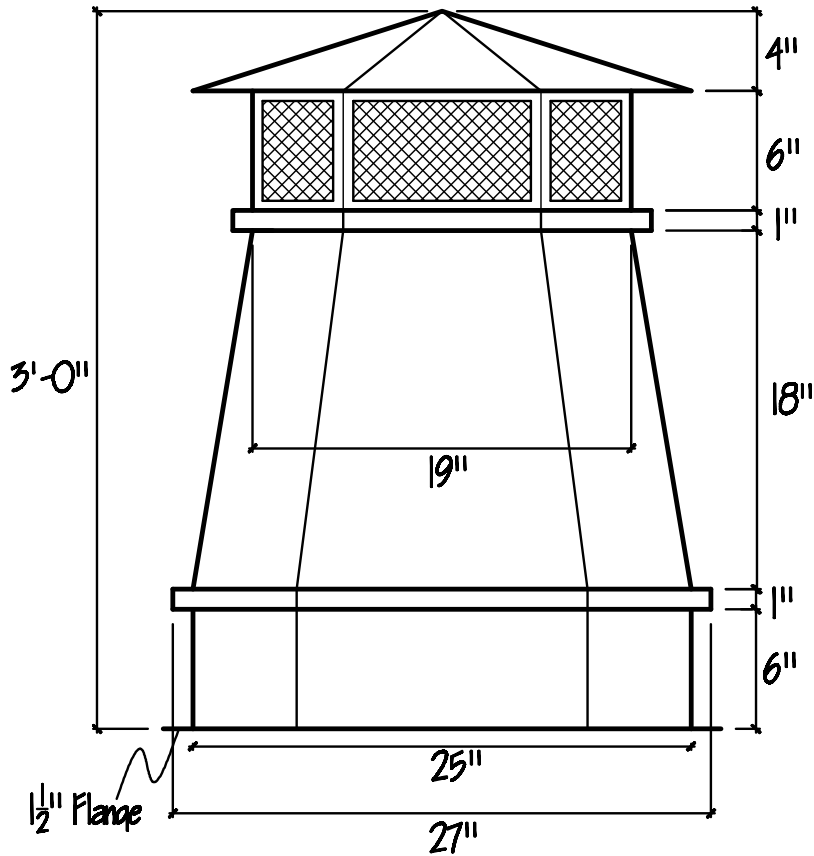

Plan/ Top View

OLD WORLD DISTRIBUTORS, INC.

Part No.: York Chimney Pot - 3' x 25" 25"

Available Materials:
Copper
Freedom Gray Copper

Notes:
22ga Expanded Metal Mesh
Available in Vented or Unvented
Vented option comes with stainless steel
interior sleeve