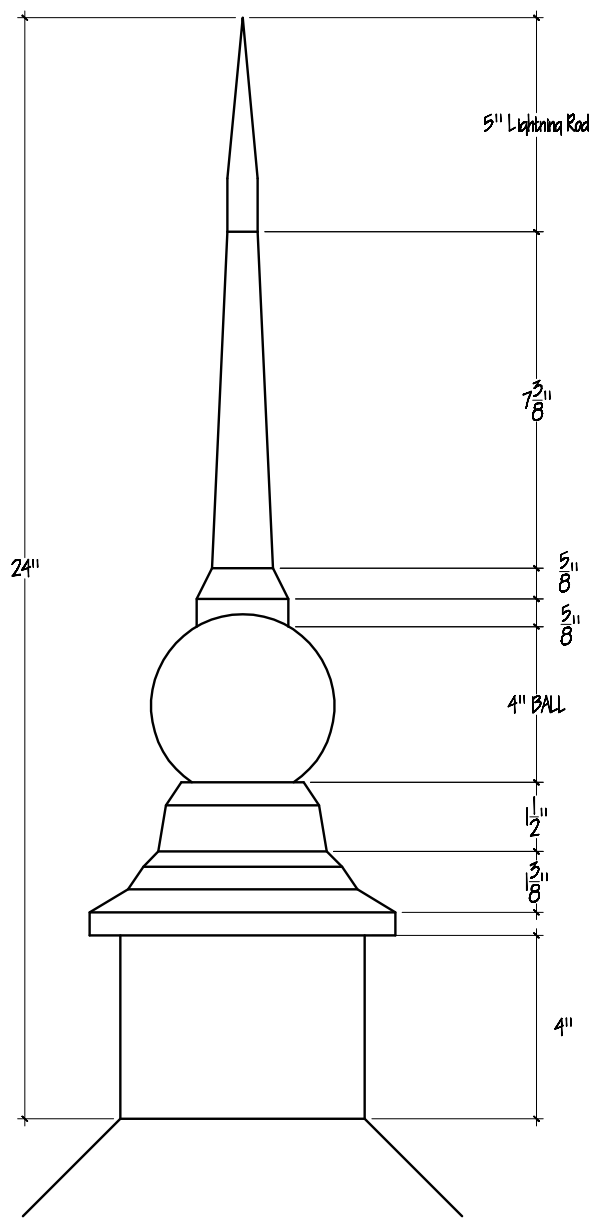

Top View

SIGNATURE:

DATE:

OLD WORLD DISTRIBUTORS, INC.

Available Materials:

- 16 oz. Copper
- 16 oz. Lead Coated Copper

Notes:

Part No.: 2' Chapel Finial CHAP-2