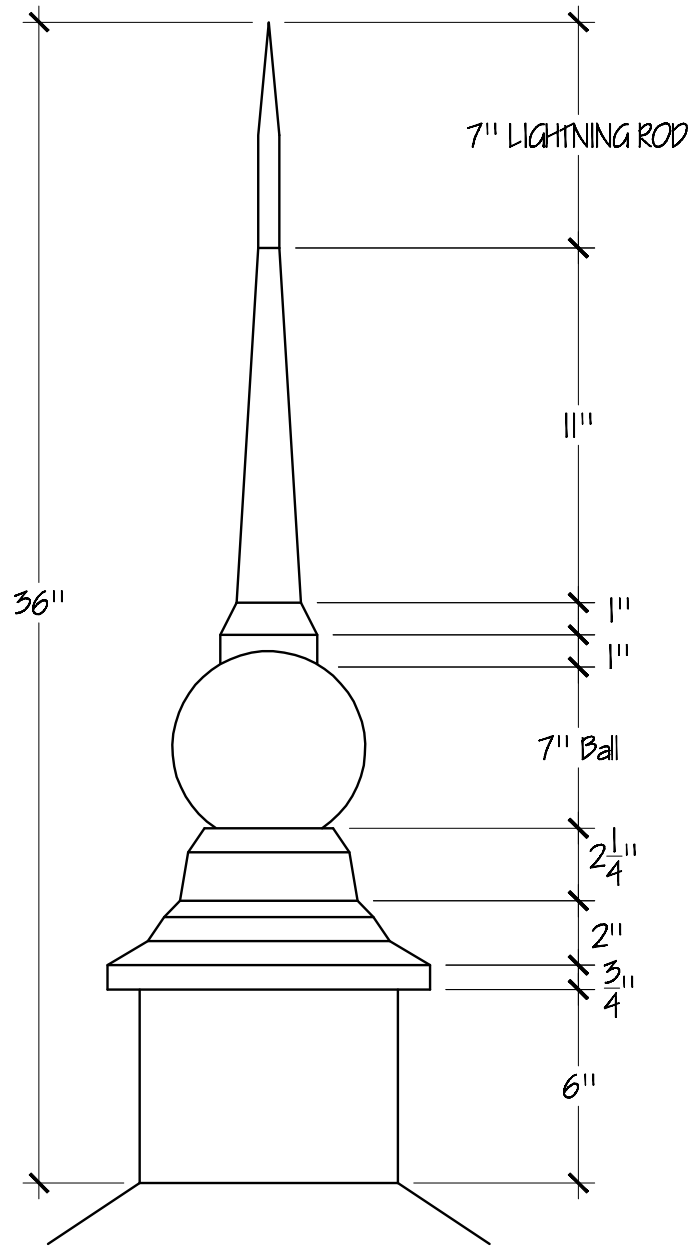

Top View

SIGNATURE:

DATE:

OLD WORLD DISTRIBUTORS, INC.

Part No.: 3' Chapel Finial CHAP-3

Available Materials:

16 oz. Copper
16 oz. Lead Coated Copper

Notes: