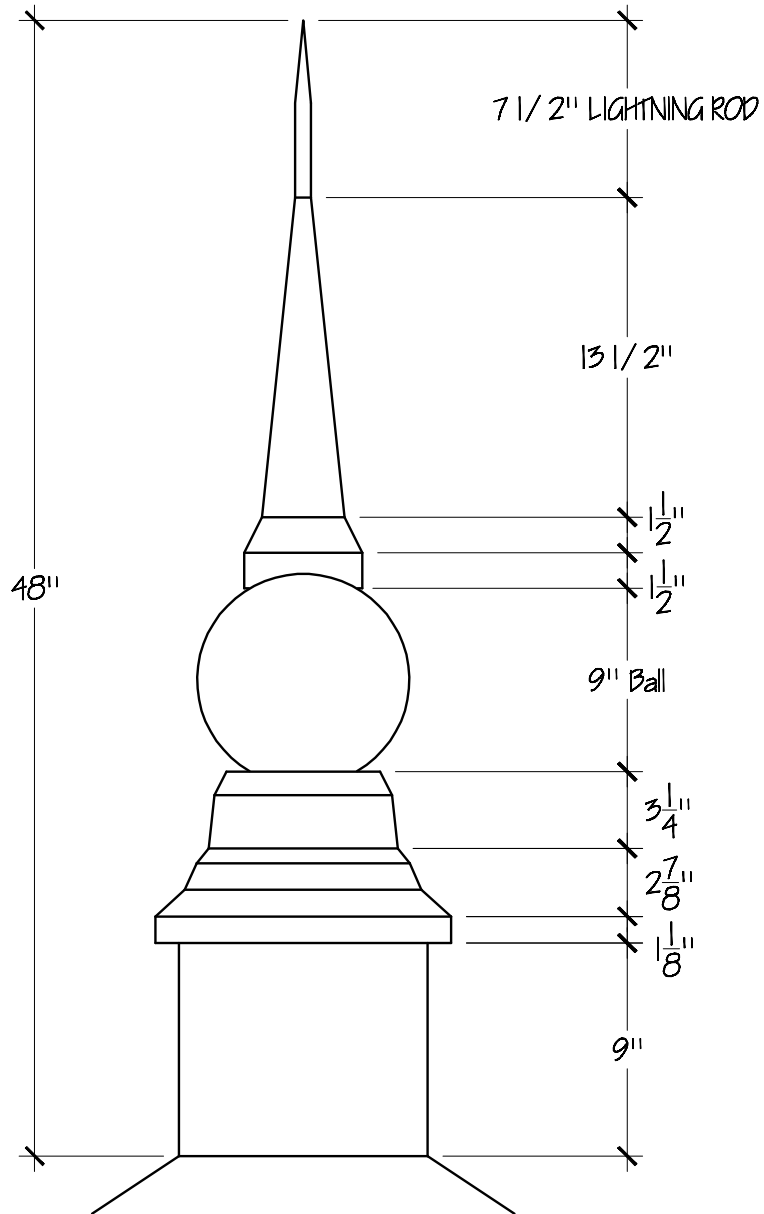

Top View

SIGNATURE:

DATE:

OLD WORLD DISTRIBUTORS, INC.

Available Materials:

16 oz. Copper  
16 oz. Lead Coated Copper

Notes:

Part No.: 4' Chapel Finial CHAP-4