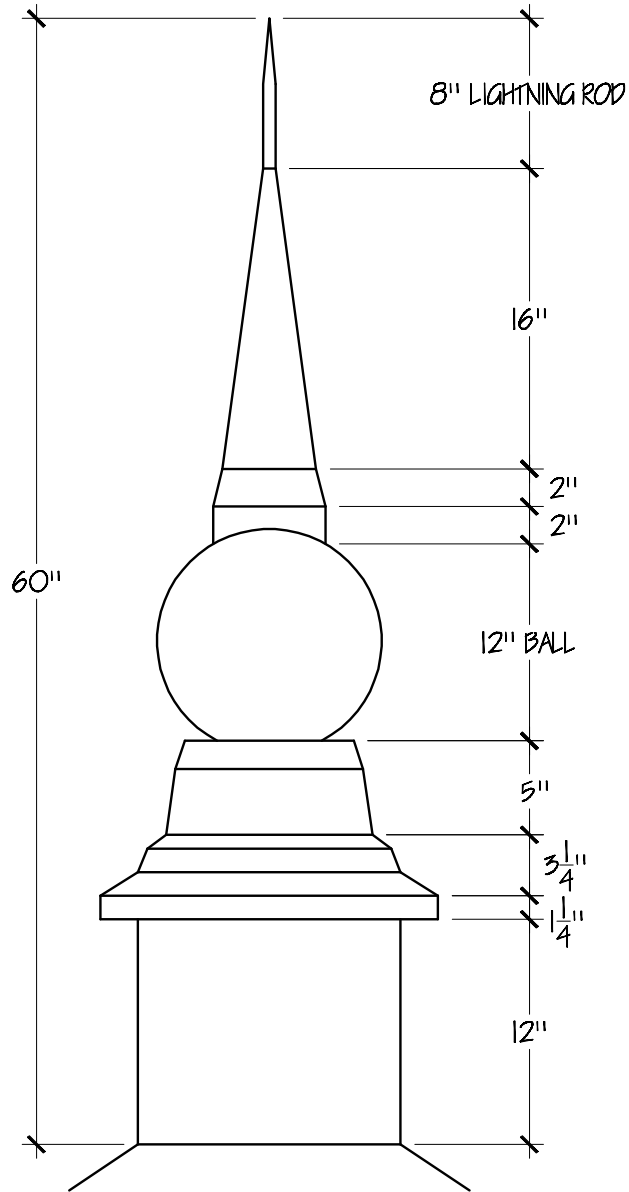

Top View

SIGNATURE:

DATE:

OLD WORLD DISTRIBUTORS, INC.

Available Materials:

- 16 oz. Copper
- 16 oz. Lead Coated Copper

Notes:

Part No.: 5' Chapel Finial CHAP-5