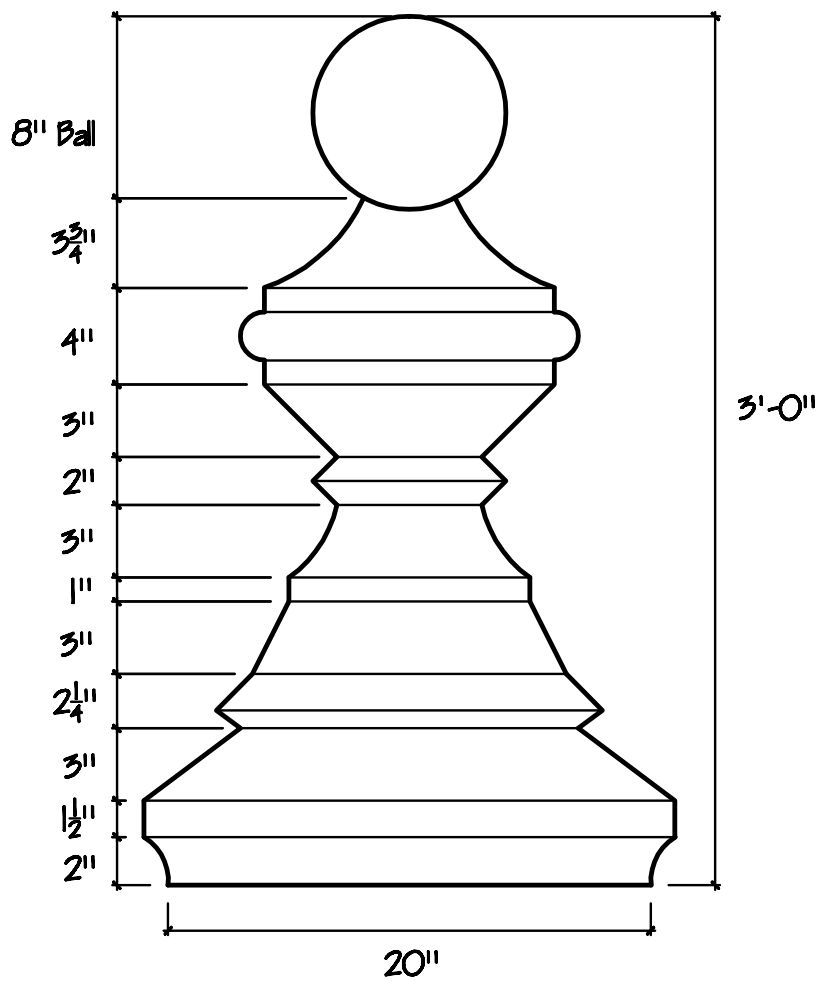

Top View

OLD WORLD DISTRIBUTORS, INC.

Part No.: Crescent - CRES3

Available Materials:

16oz Copper

16oz Lead Coated Copper

Notes: