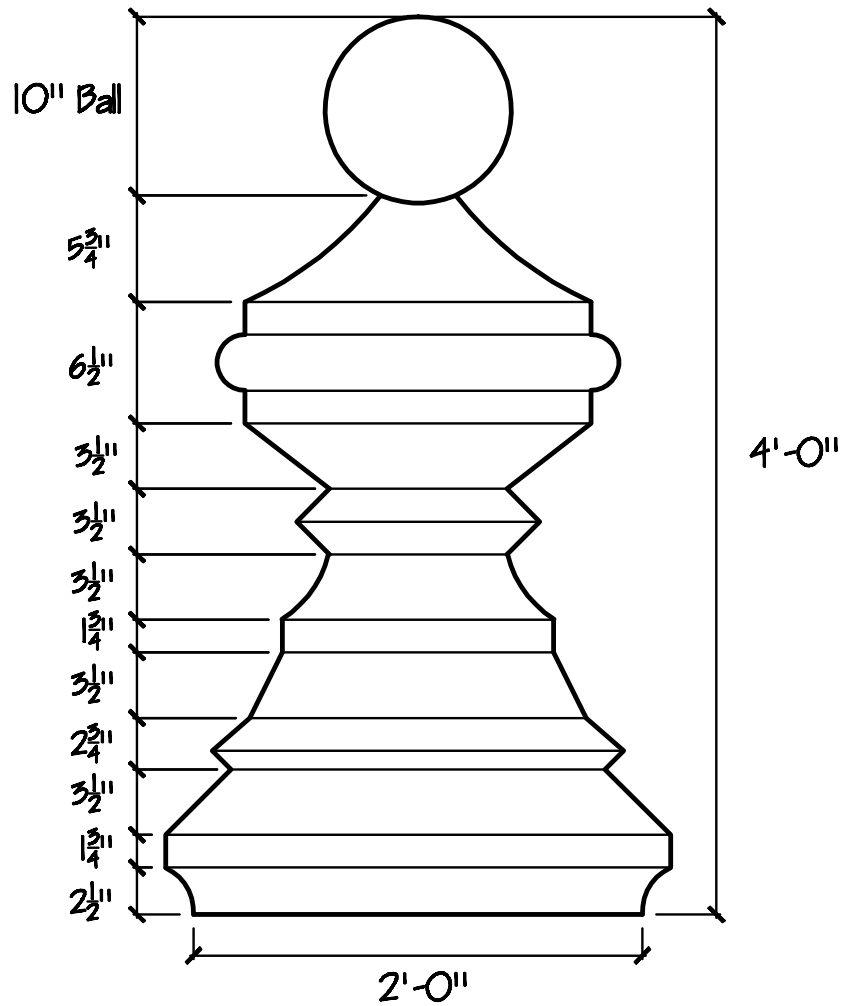

Top View

OLD WORLD DISTRIBUTORS, INC.

Part No.: Crescent - CRES4

Available Materials:

- 16oz Copper
- 16oz Lead Coated Copper

Notes: