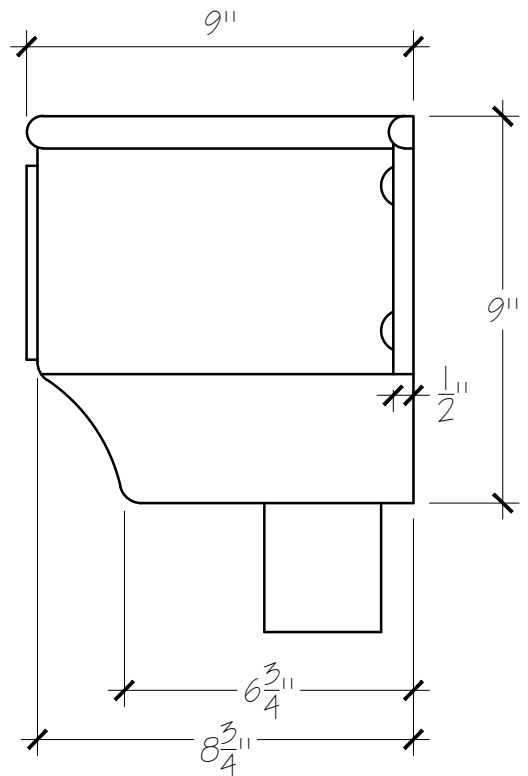

Shown with 3" outlet

SIGNATURE:

DATE:

**OLD WORLD DISTRIBUTORS, INC.**

Part No.: Fleur-De-Lis LB-922

Available Materials:

- 16 oz. Copper
- 16 oz. Lead Coated Copper
- 24 ga. Zinc

Notes:

- Outlet Size:  
 2x3      3x4  
 3" Round   4" Round