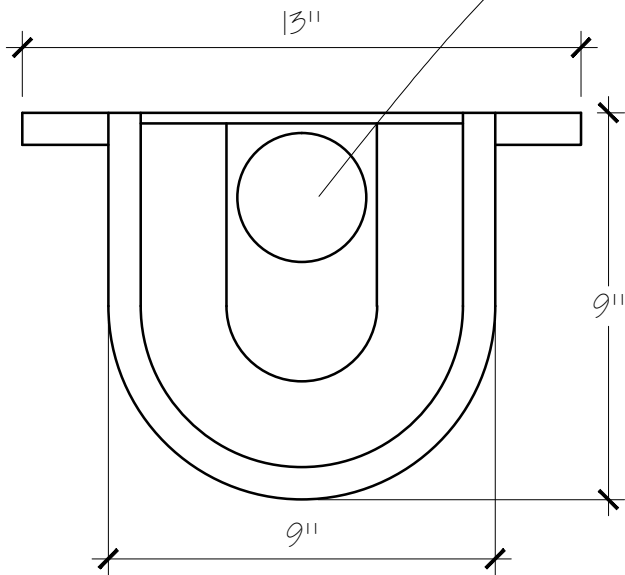

Shown with 3" outlet

SIGNATURE:

DATE:

**OLD WORLD DISTRIBUTORS, INC.**

Part No.: Fleur-De-Lis LB-922

Available Materials:

- 16 oz. Copper
- 16 oz. Lead Coated Copper
- 24 ga. Zinc

Notes:

- Outlet Size:  
 2x3      3x4  
 3" Round   4" Round