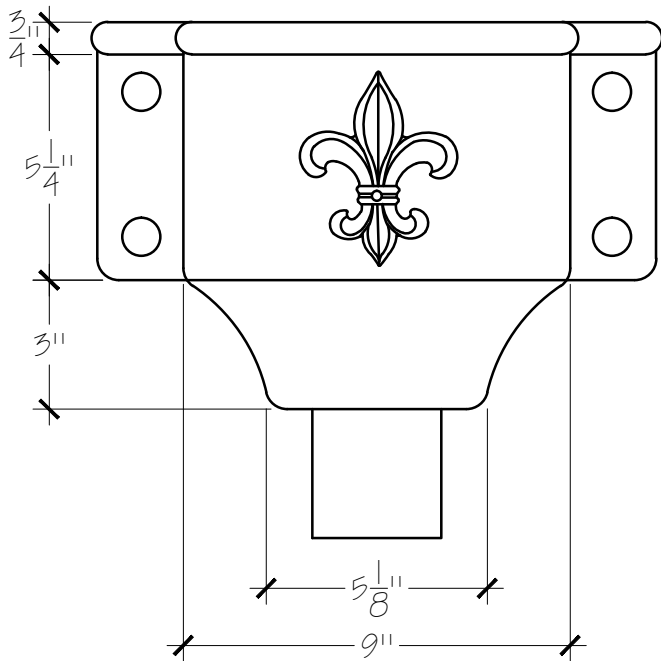

Shown with 3" outlet

SIGNATURE:

DATE:

**OLD WORLD DISTRIBUTORS, INC.**

Part No.: Fleur-De-Lis LB-922

Available Materials:

- 16 oz. Copper
- 16 oz. Lead Coated Copper
- 24 ga. Zinc

Notes:

- Outlet Size:  
 2x3      3x4  
 3" Round   4" Round