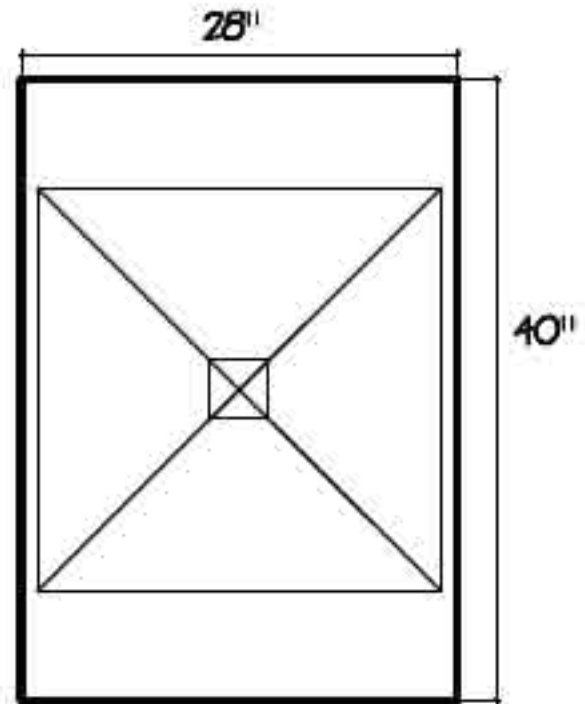

 Shaded Area  
 Indicates Stain Glass  
 (Not Included)

Plan View

**OLD WORLD DISTRIBUTORS, INC.**

**Part No.: Hampton Cove Light Box - LB51A**

**Available Materials:**

- 16oz Copper
- 16oz. Freedom Grey Copper