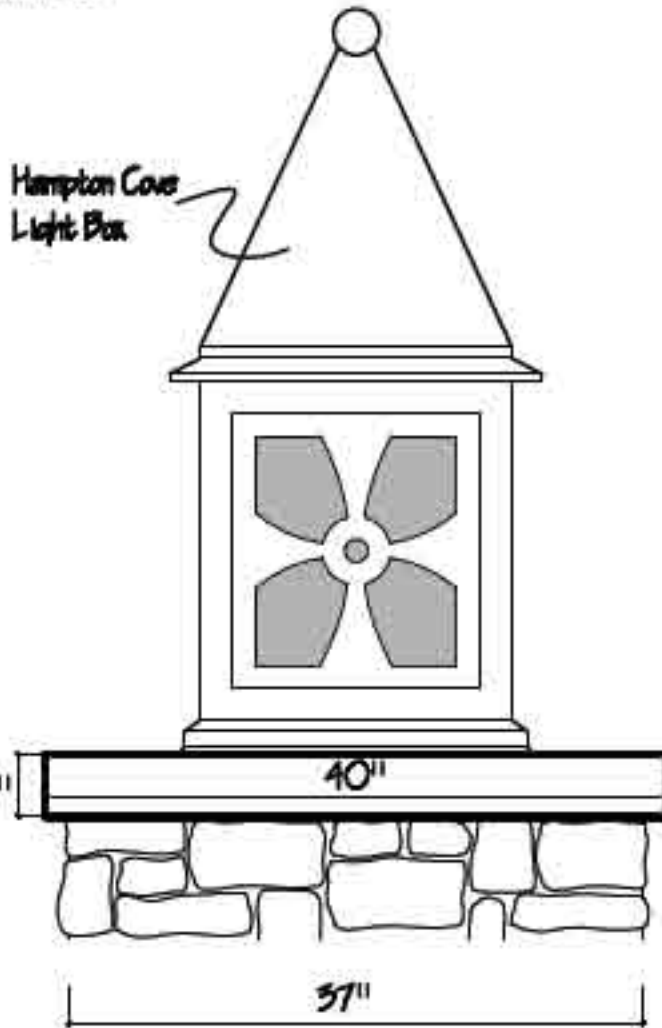

 Shaded Area  
 Indicates Stain Glass  
 (Not Included)

Plan View

**OLD WORLD DISTRIBUTORS, INC.**

**Part No.: Hampton Cove Light Box - LB51A**

**Available Materials:**

- 16oz Copper
- 16oz. Freedom Grey Copper