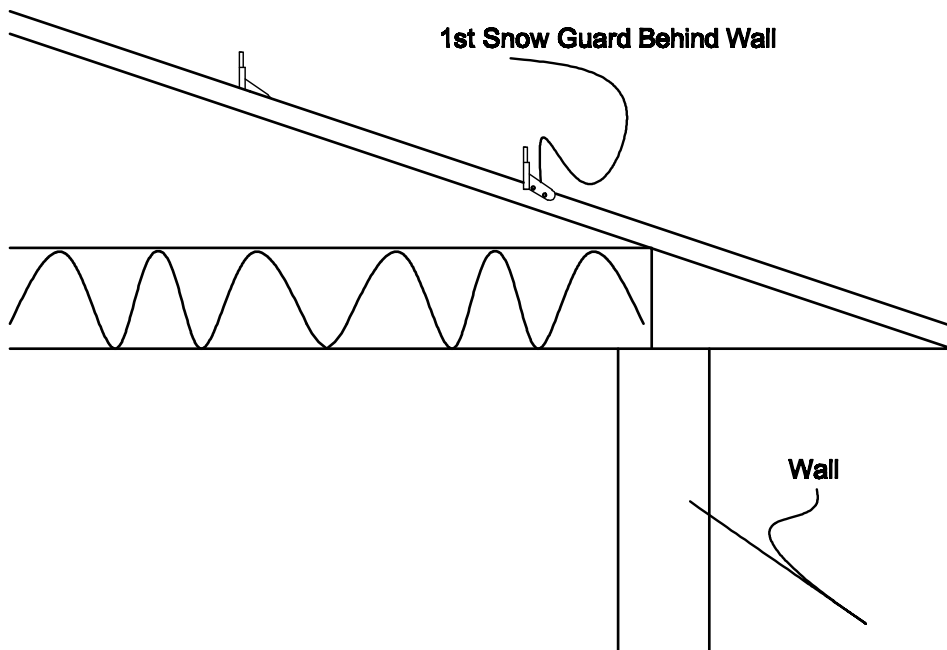

12" Panels

**OLD WORLD DISTRIBUTORS, INC.**

**Part No.: Helm SS Snow Guard Detail**

**Available Materials:**  
 Aluminum - 1/4 lbs  
 Brass - 1 1/4 lbs

**Notes:**