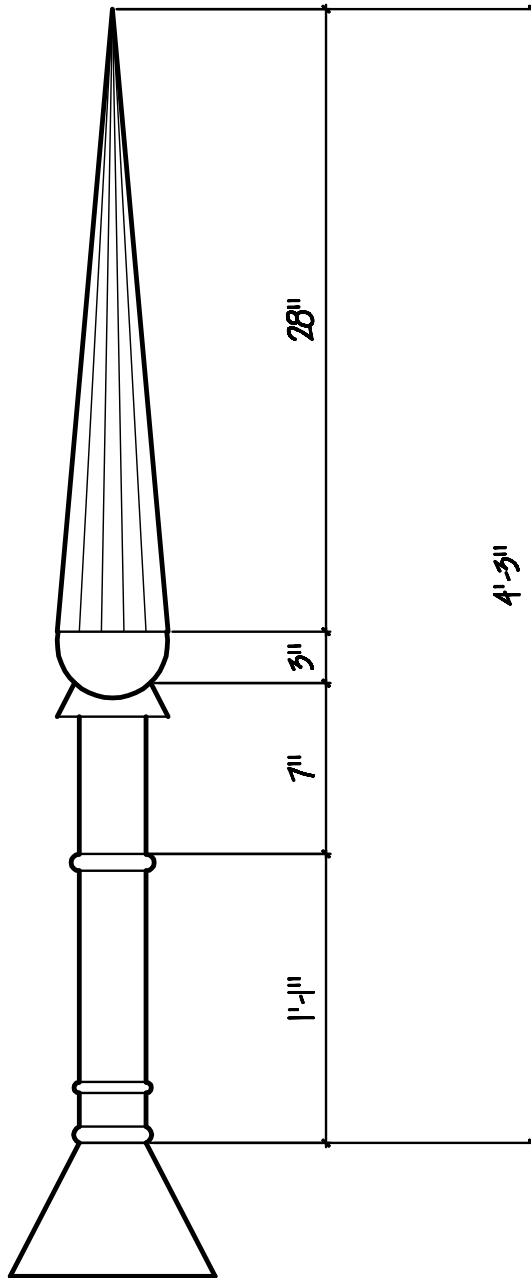

Top View
Shown with Cone Base

OLD WORLD DISTRIBUTORS, INC.

Part No.: Javelin Finial

Available Materials:
Copper
Lead Coated Copper

Notes: