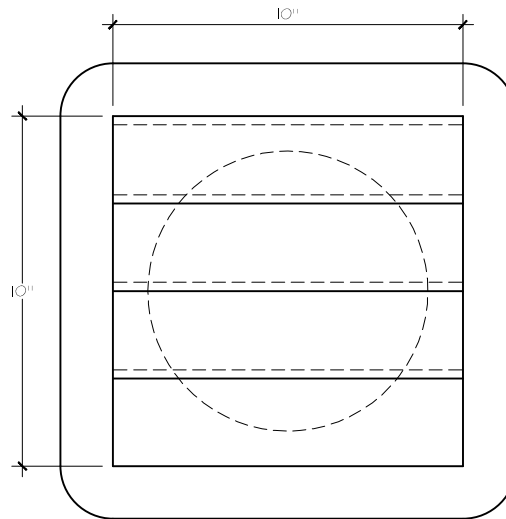

4" NEW

4" TRADITIONAL

OLD WORLD DISTRIBUTORS, INC.

Part No.: Louvered Dryer Vent - LDV

Available Materials:

- 16 oz. Copper
- 16 oz. Freedom Gray Copper

Notes: