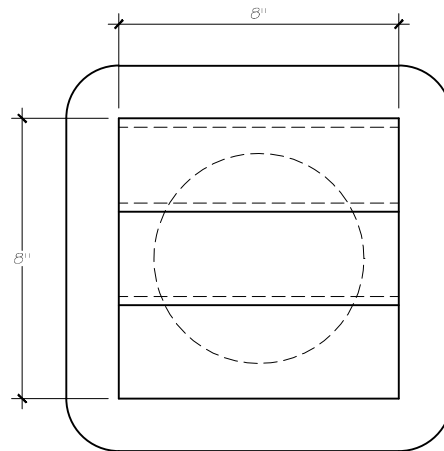

4" NEW

4" TRADITIONAL

OLD WORLD DISTRIBUTORS, INC.

Part No.: Louvered Dryer Vent - LDV

Available Materials:

- 16 oz. Copper
- 16 oz. Freedom Gray Copper

Notes: