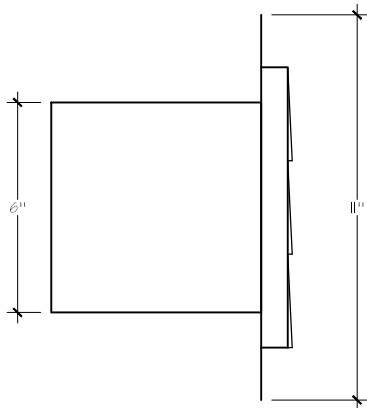

4" NEW

4" TRADITIONAL

OLD WORLD DISTRIBUTORS, INC.

Part No.: Louvered Dryer Vent - LDV

Available Materials:

- 16 oz. Copper
- 16 oz. Freedom Gray Copper

Notes: