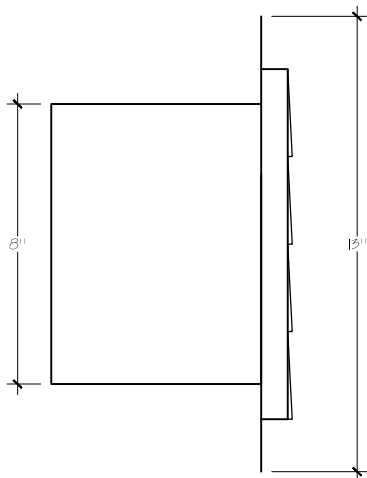

4" NEW

4" TRADITIONAL

OLD WORLD DISTRIBUTORS, INC.

Part No.: Louvered Dryer Vent - LDV

Available Materials:

- 16 oz. Copper
- 16 oz. Freedom Gray Copper

Notes: