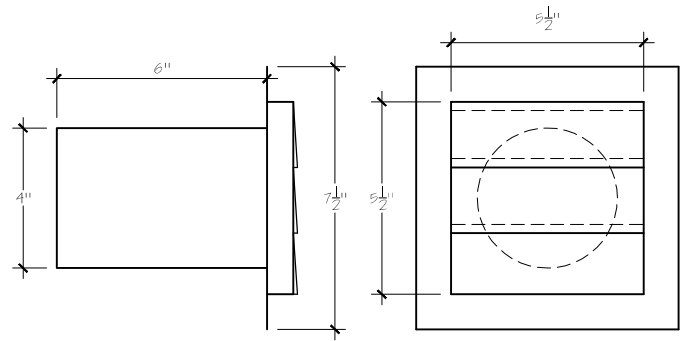

4" NEW

4" TRADITIONAL

OLD WORLD DISTRIBUTORS, INC.

Part No.: Louvered Dryer Vent - LDV

Available Materials:

- 16 oz. Copper
- 16 oz. Freedom Gray Copper

Notes: