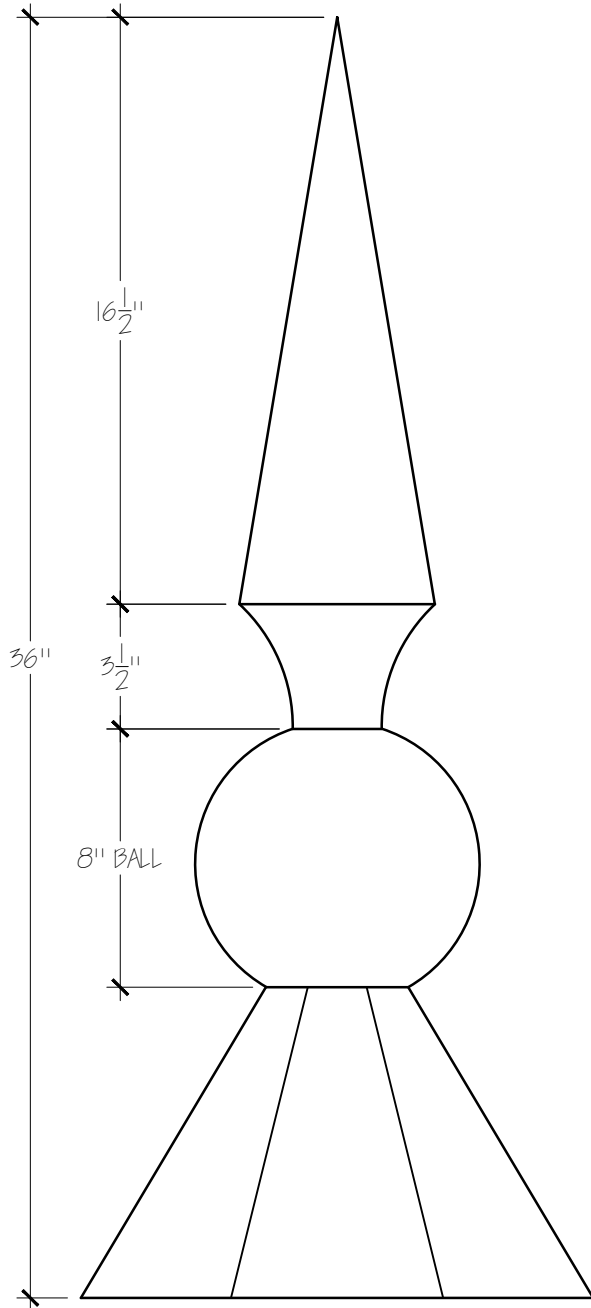

TOP VIEW

SIGNATURE:

DATE:

OLD WORLD DISTRIBUTORS, INC.

Available Materials:

- 16 oz Copper
- 16 oz. Lead Coated Copper

Notes:

Base Made To Pitch
Shown at 20/12

Part No.: 3' Tudor Finial TUDOR-3