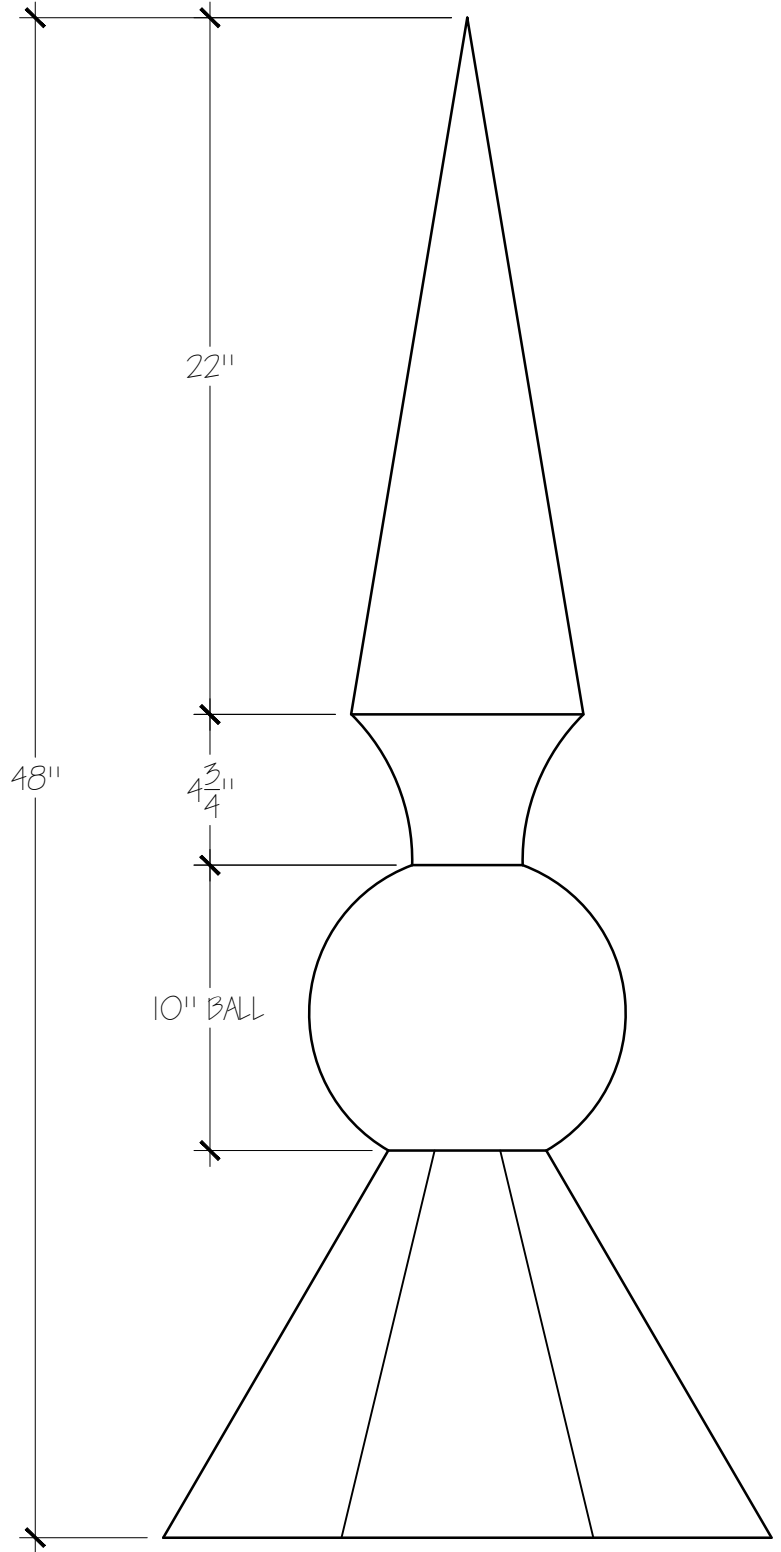

TOP VIEW

SIGNATURE:

DATE:

OLD WORLD DISTRIBUTORS, INC.

Available Materials:

- 16 oz Copper
- 16 oz. Lead Coated Copper

Notes:

Base Made To Pitch
Shown at 20/12

Part No.: 4' Tudor Finial TUDOR-4