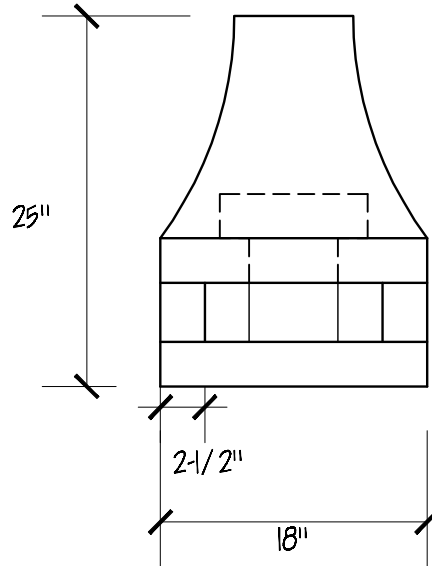

Top View

**SIGNATURE:**

**DATE:**

**OLD WORLD DISTRIBUTORS, INC.**

**Available Materials:**

- 24 ga. Kynar Steel
- 16 oz. Copper
- 16 oz. Lead Coated Copper

**Notes:**

**Part No.: Pagoda Chimney Cap 18"x36" CCP-18x36**