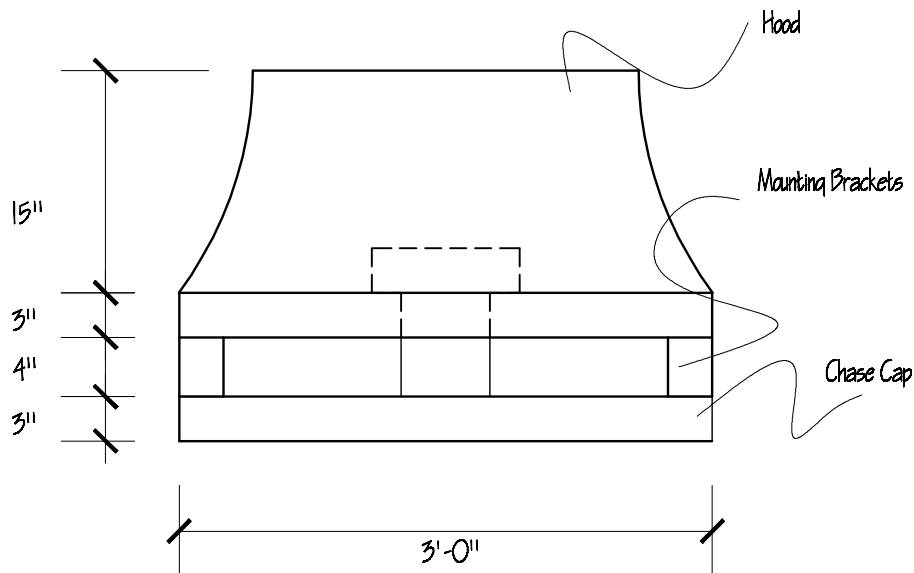

Top View

**SIGNATURE:**

**DATE:**

**OLD WORLD DISTRIBUTORS, INC.**

**Available Materials:**

- 24 ga. Kynar Steel
- 16 oz. Copper
- 16 oz. Lead Coated Copper

**Notes:**

**Part No.: Pagoda Chimney Cap 18"x36" CCP-18x36**