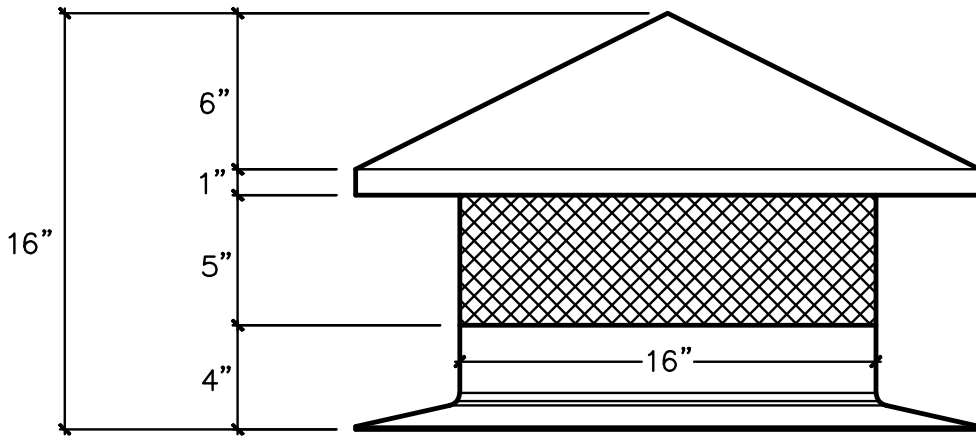

TOP VIEW

OLD WORLD DISTRIBUTORS, INC.

Part No.: Rotunda Chimney Cap - 16" - RCC

Available Materials:

- 16oz Copper
- 16oz Freedom Gray Copper
- 24ga. Kynar Painted Steel

Notes:

Cylindrical chimney cap