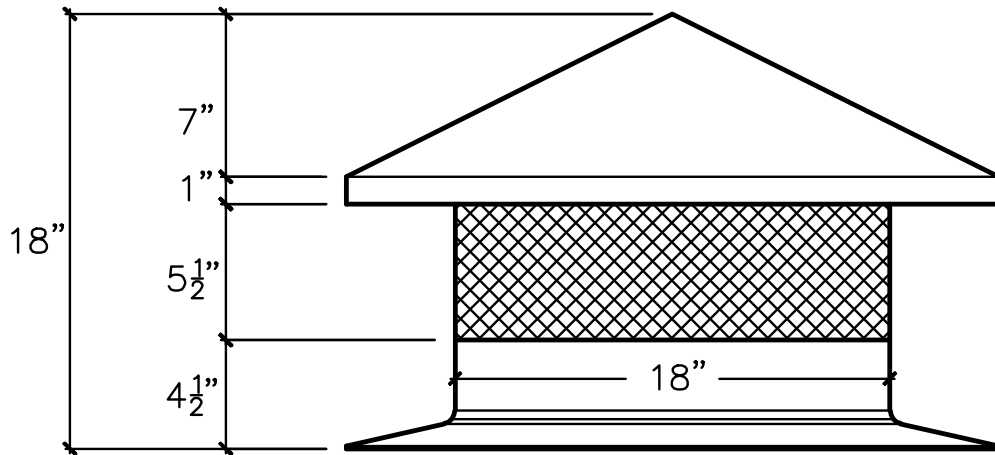

TOP VIEW

OLD WORLD DISTRIBUTORS, INC.

Part No.: Rotunda Chimney Cap - 18" - RCC

Available Materials:

- 16oz Copper
- 16oz Freedom Gray Copper
- 24ga. Kynar Painted Steel

Notes:

Cylindrical chimney cap