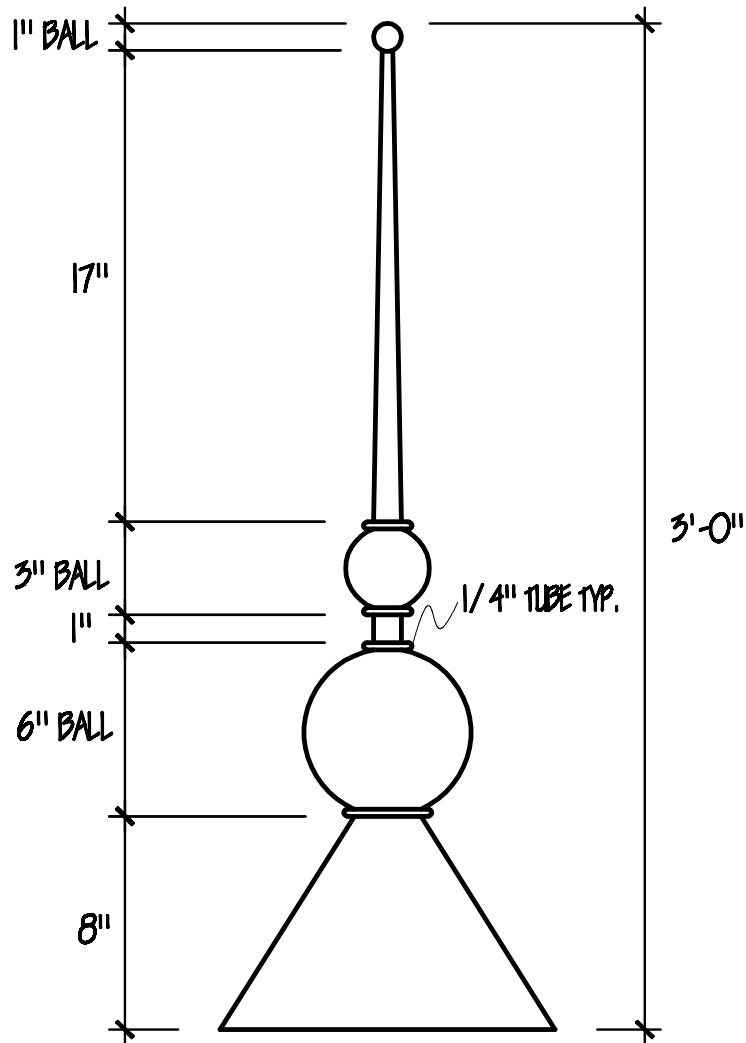

Top View
Shown w/ Cone Base

OLD WORLD DISTRIBUTORS, INC.

Part No.: Royale Finial - RF-3

Available Materials:

- 16oz Copper
- 16oz Lead Coated Copper

Notes:

Plch Changes Base Dia.