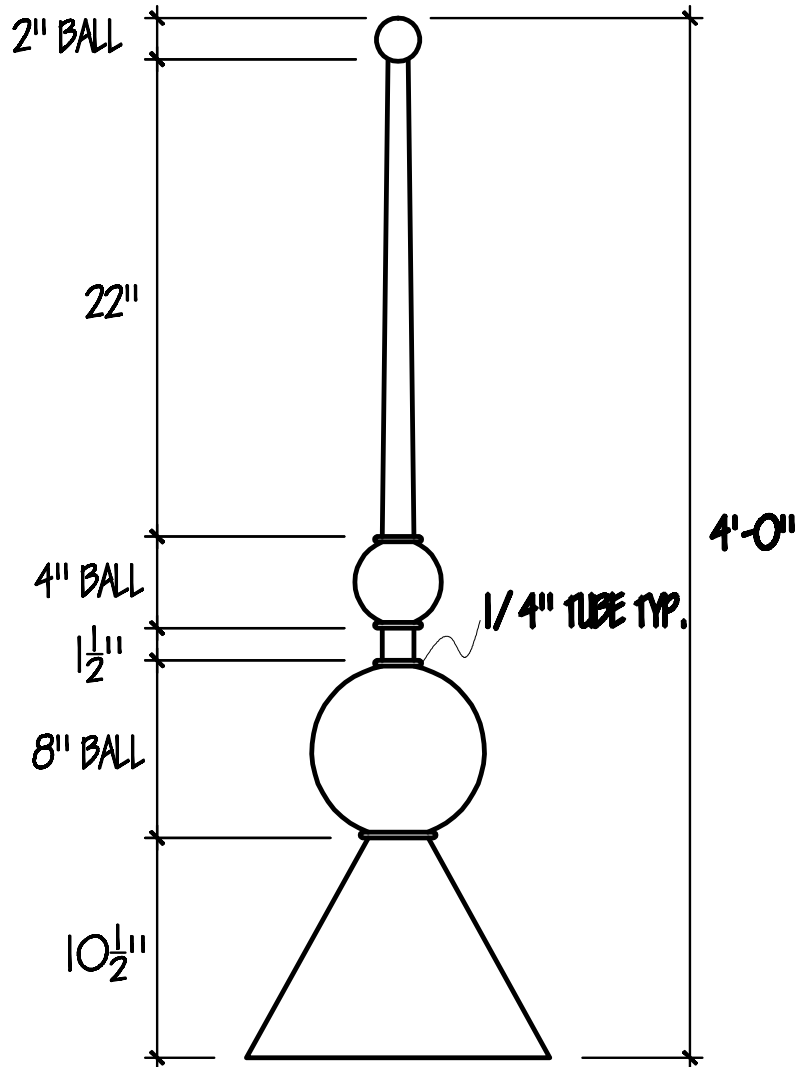

Top View
Shown w/ Cone Base

OLD WORLD DISTRIBUTORS, INC.

Part No.: Royale Finial - RF-4

Available Materials:

- 16oz Copper
- 16oz Lead Coated Copper

Notes:

Pitch Changes Base Dia.