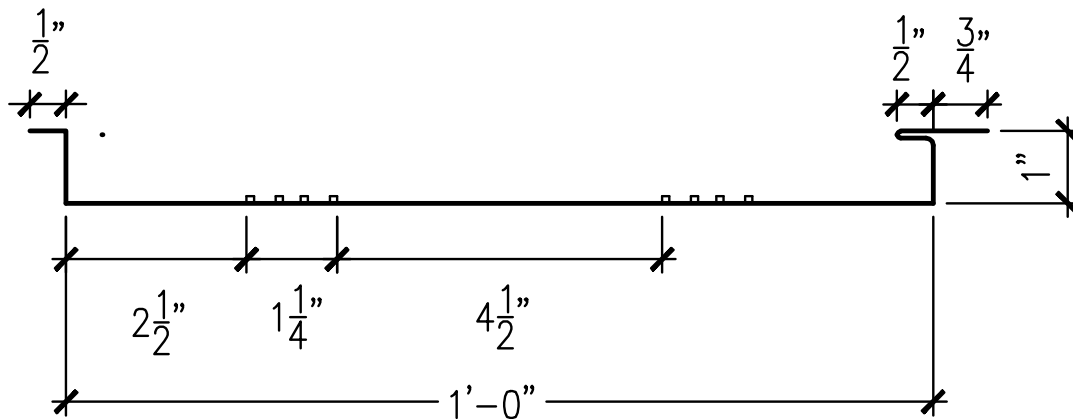

TOP VIEW

END VIEW

OLD WORLD DISTRIBUTORS, INC.

Part No.: 1" Soffit Panel - Vented

Available Materials:
Painted Kynar Steel
Aluminum
Copper

Notes:
Sold per square foot section
up to 20' sections
40% Perforation
Custom Widths Available