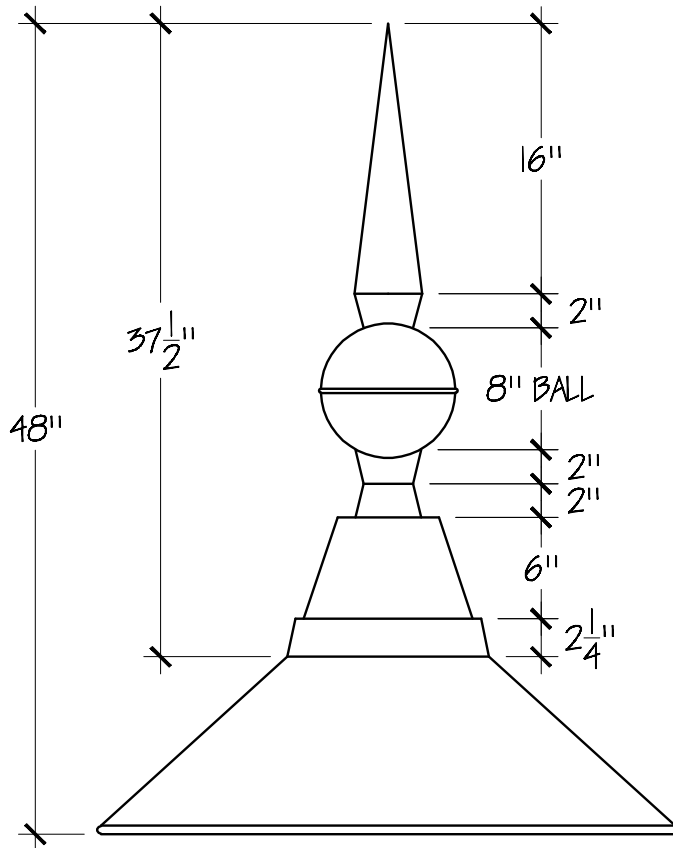

TOP VIEW

SIGNATURE:

DATE:

OLD WORLD DISTRIBUTORS, INC.

Available Materials:

- 16 oz. Copper
- 16 oz. Lead Coated Copper

Notes:

Base Made to Pitch
Shown at 8/12

Part No.: 4' Apollo Finial APOLLO-4