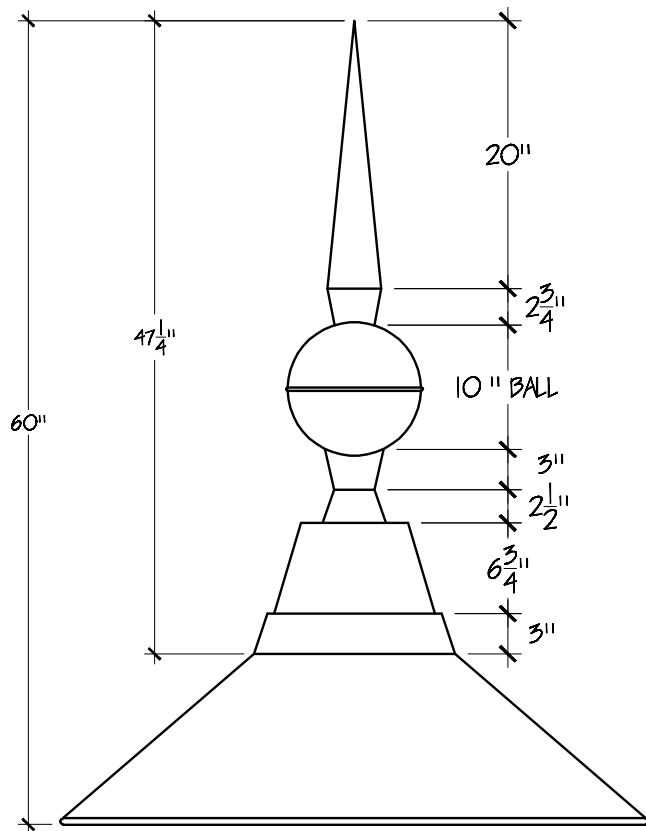

TOP VIEW

**SIGNATURE:**

**DATE:**

**OLD WORLD DISTRIBUTORS, INC.**

**Available Materials:**

- 16 oz. Copper
- 16 oz. Lead Coated Copper

**Notes:**

Base Made to Pitch  
Shown at 8/12

Part No.: 5' Apollo Finial APOLLO-5