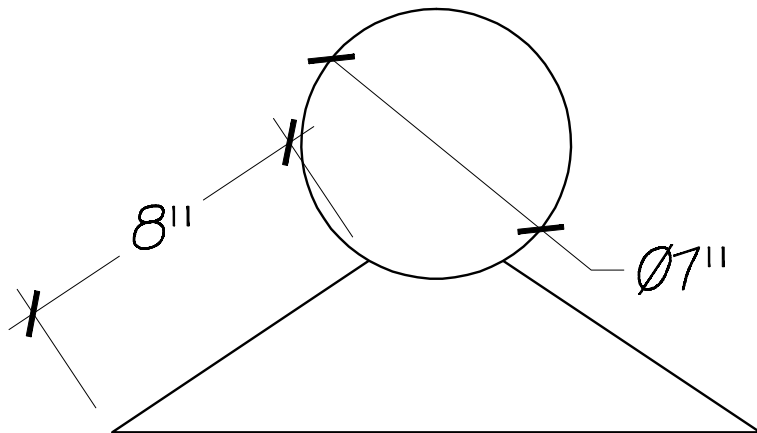

16 ⁷/₈"

SIGNATURE:

DATE:

OLD WORLD DISTRIBUTORS, INC.

Available Materials:

- 16 oz. Copper
- 16 oz. Lead Coated Copper

Notes:

Base Made to Pitch
Shown at 8/12 on 4 Sided Base

Part No.: 7" Ball and Base BB-7