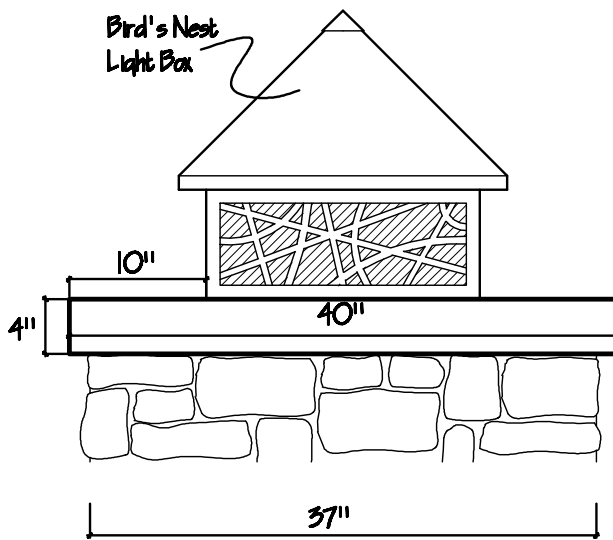

 Shaded Area
 Indicates Stain Glass
 (Not Included)

Plan View

OLD WORLD DISTRIBUTORS, INC.

Part No.: Bird's Nest Light Box - LB54

Available Materials:

16oz. Copper
 16oz. Freedom Gray Copper

Notes:

*Base By Others
 Comes with L Mounting Bracket
 Custom Sizes Available
 Stain Glass Not Included