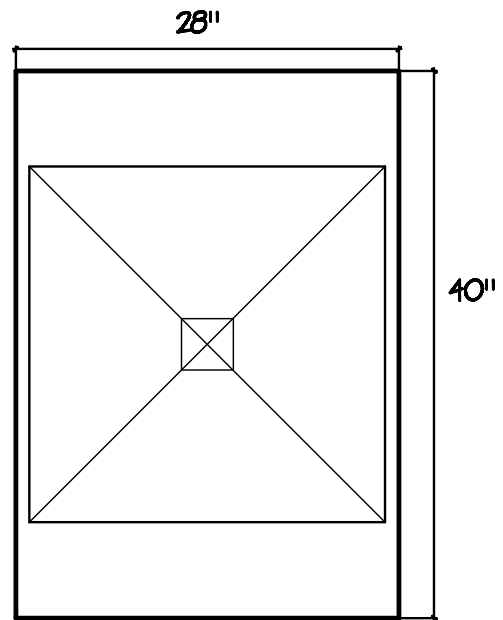

 Shaded Area
 Indicates Stain Glass
 (Not Included)

Plan View

OLD WORLD DISTRIBUTORS, INC.

Part No.: Bird's Nest Light Box - LB54

Available Materials:

16oz. Copper
 16oz. Freedom Gray Copper

Notes:

*Base By Others
 Comes with L Mounting Bracket
 Custom Sizes Available
 Stain Glass Not Included