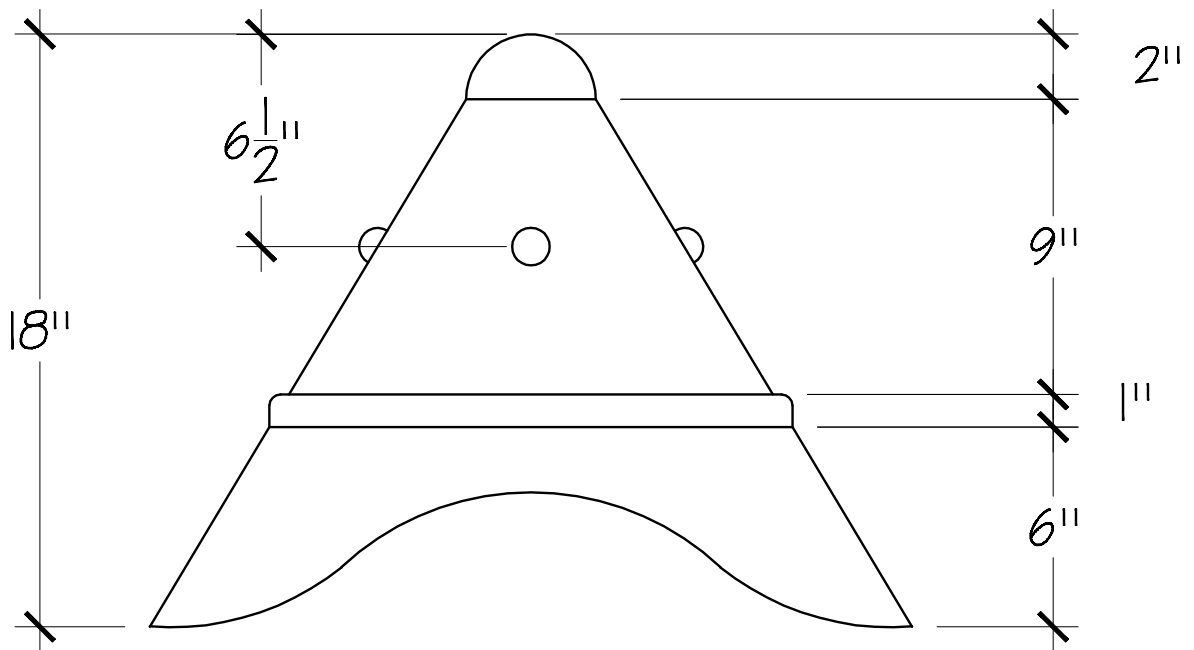

Top View

SIGNATURE:

DATE:

OLD WORLD DISTRIBUTORS, INC.

Available Materials:

- 16 oz. Copper
- 16 oz. Lead Coated Copper

Notes:

Base Made to Pitch
Shown at 20/12
Roof Pitch Determines Base Width

Part No.: 18" Button Finial BUT-18