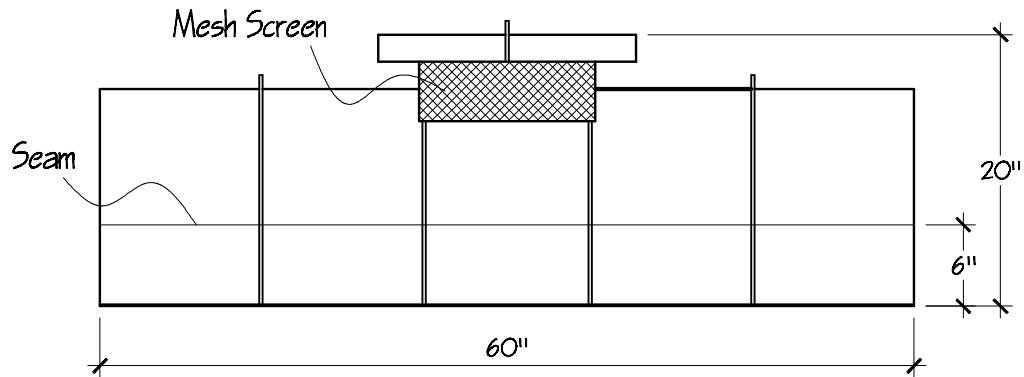

Top View

Front View

End View

SIGNATURE:

DATE:

OLD WORLD DISTRIBUTORS, INC.

Available Materials:

- 16 oz. Copper
- 16 oz. Lead Coated Copper

Notes:

Part No.: 5' Calibré Chimney Cap CCE-5