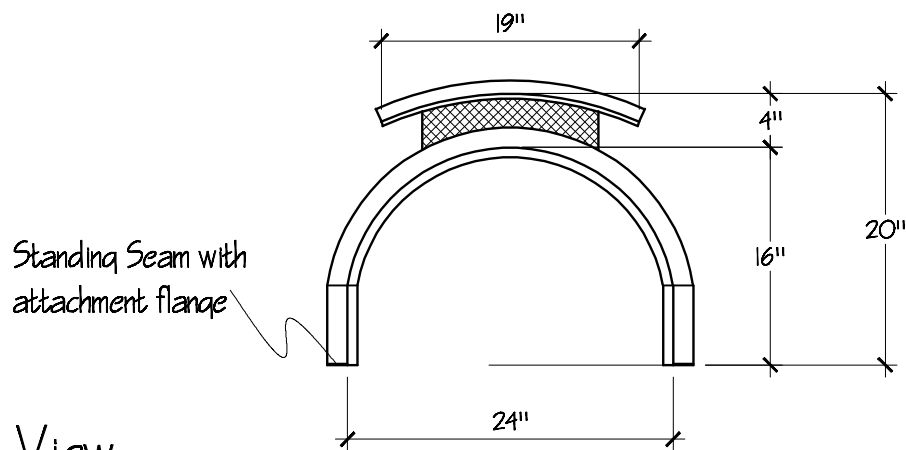

Top View

Front View

End View

SIGNATURE:

DATE:

OLD WORLD DISTRIBUTORS, INC.

Available Materials:

- 16 oz. Copper
- 16 oz. Lead Coated Copper

Notes:

Part No.: 5' Calibré Chimney Cap CCE-5